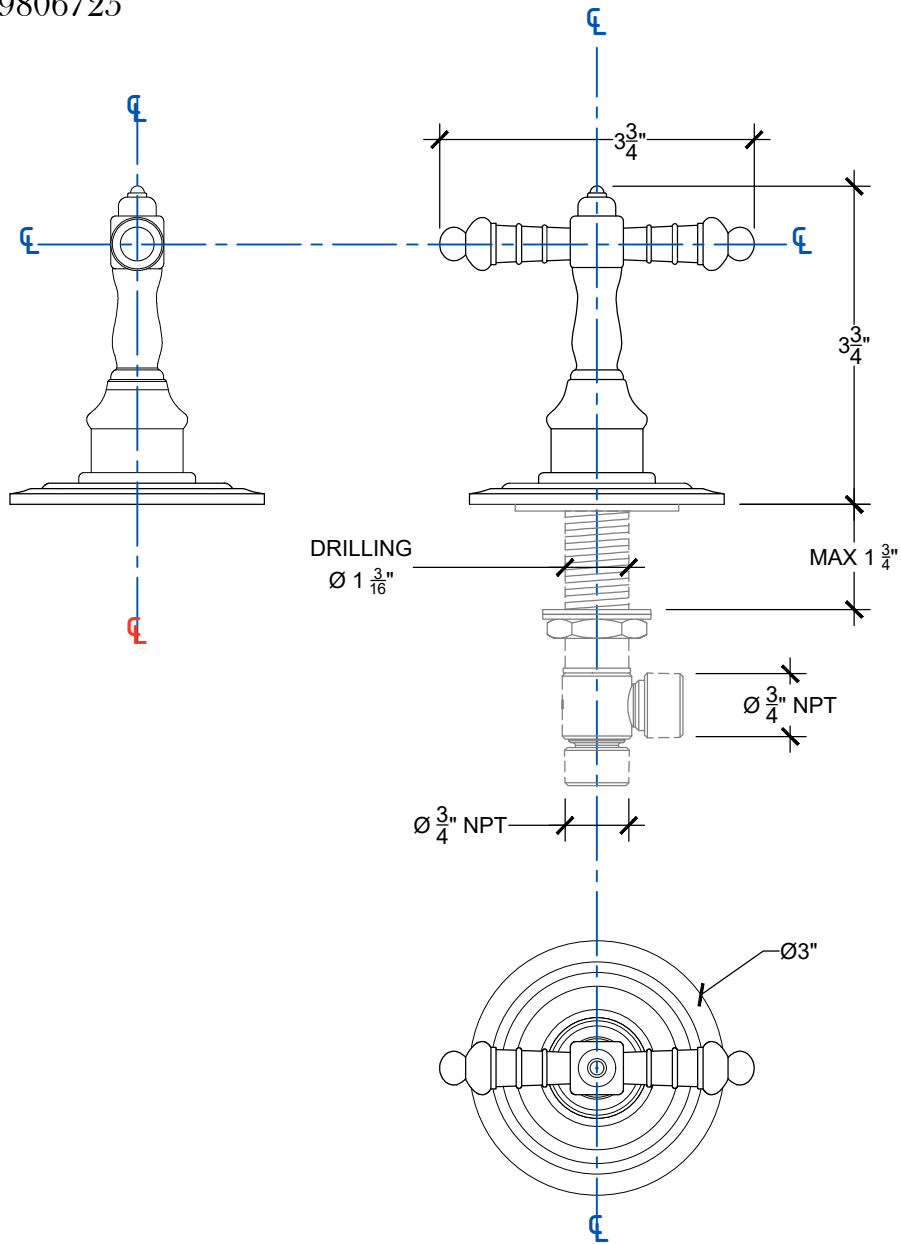

# VENDOME 3/4"

Deck mounted Vendome Handle  
Ref # 09806725

Copyright © Compass 2010 www.compassstone.com

 COMPASS™