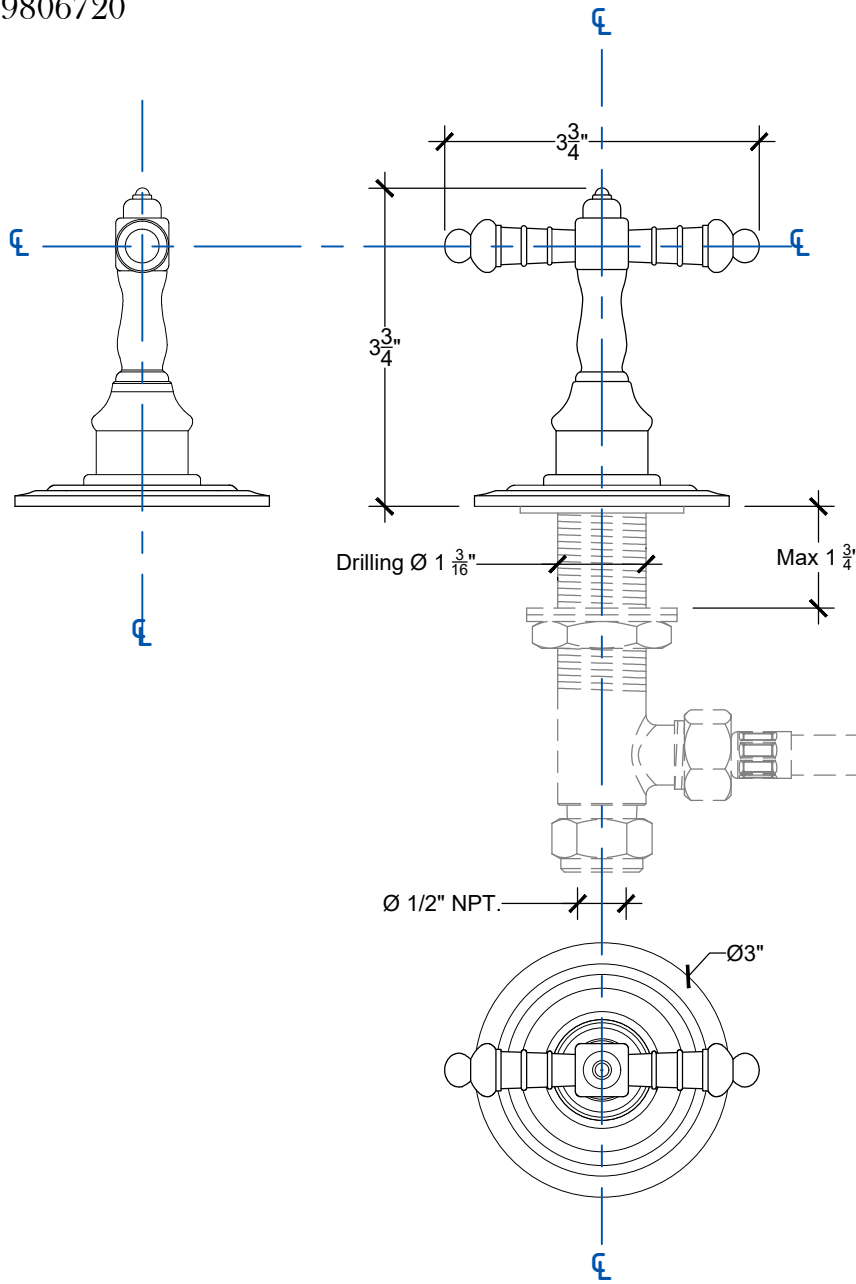

VENDOME 1/2"

Deck mounted handle Vendome - 1/2" NPT

Montage sur plan - Levier Vendome - 1/2" NPT

Ref # 09806720

Copyright © Compas 2010 www.compassstone.com

 COMPAS™