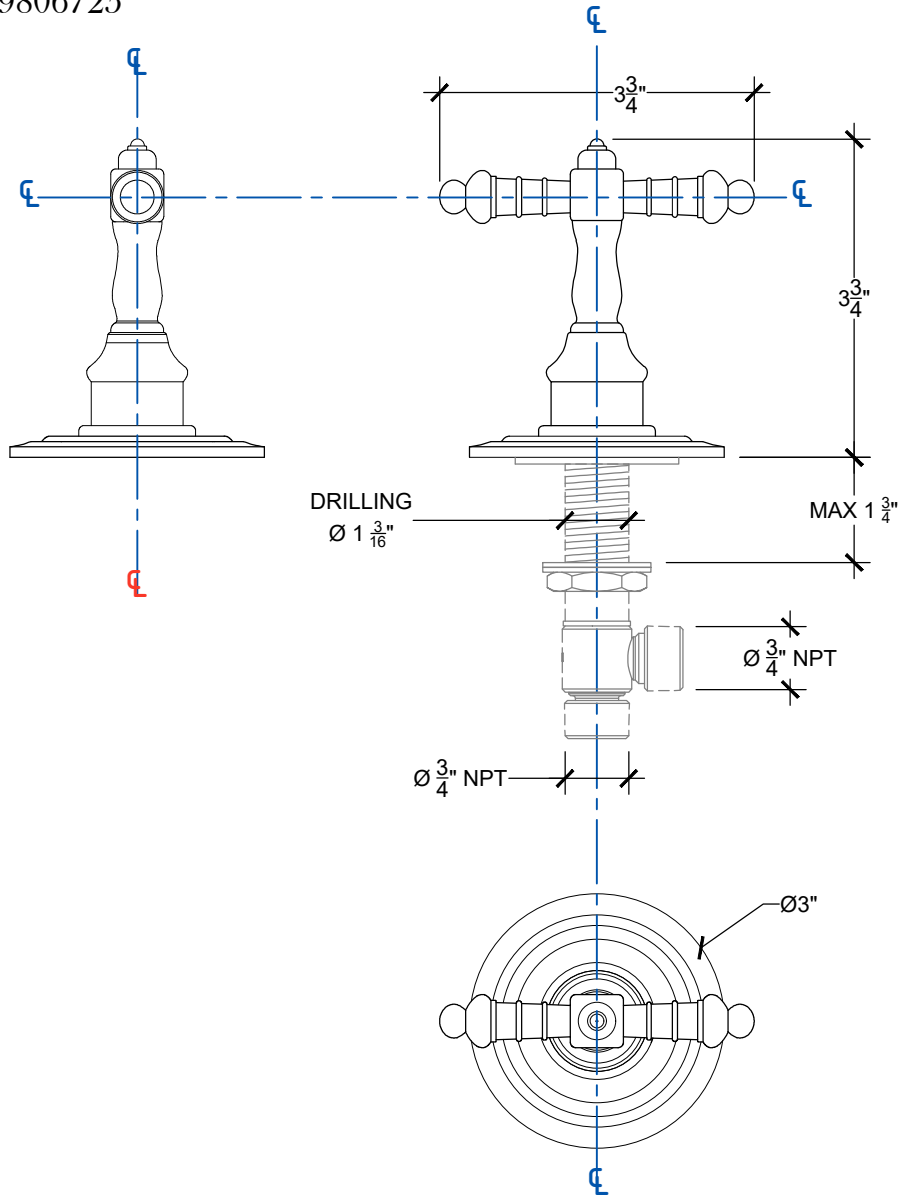

VENDOME 3/4"

Deck mounted handle Vendome for tub - 3/4" NPT
Montage sur plan - Poignée Vendome pour baignoire - 3/4" NPT
Ref # 09806725

Copyright © Compas 2010 www.compasstone.com

 COMPAS™