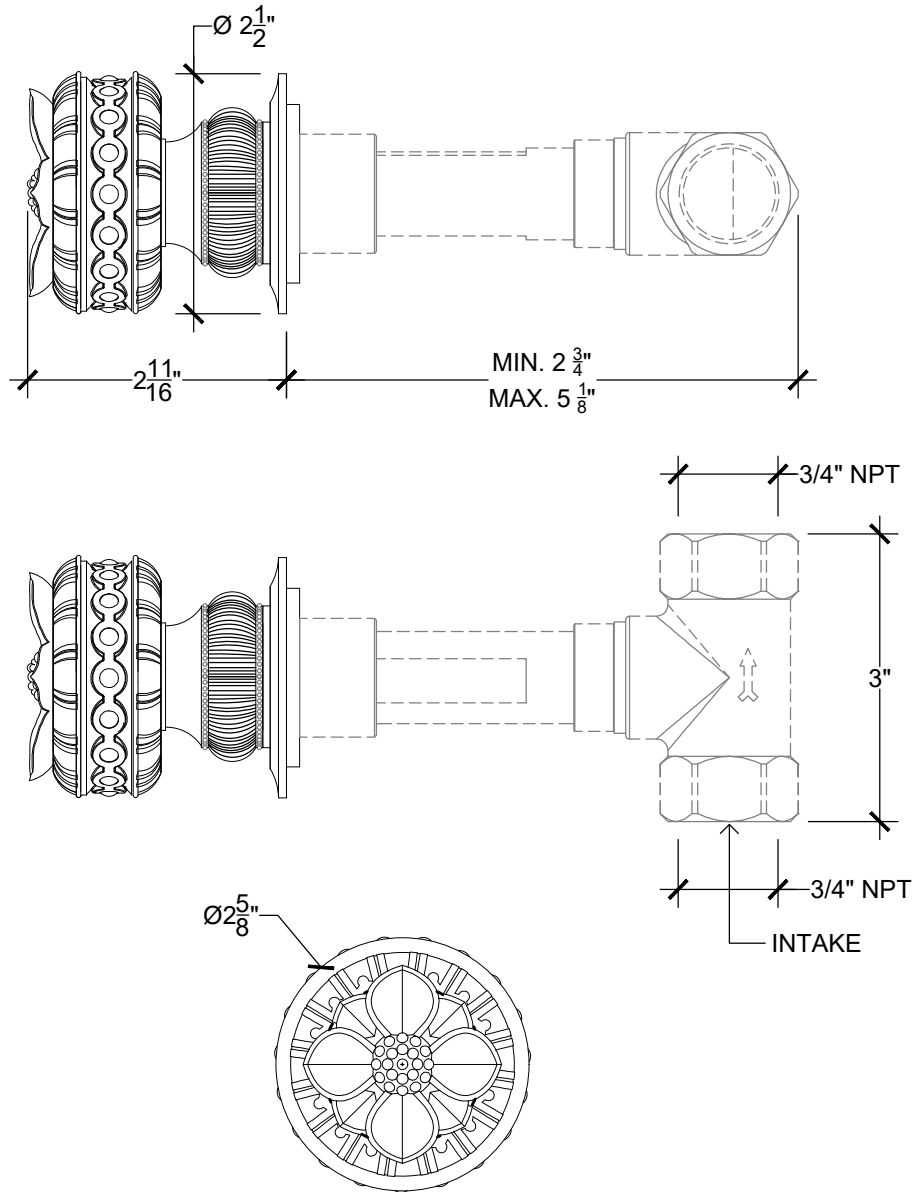

TUDOR

Wall Mounted Handle 3/4" NPT  
Ref # 08906735

Copyright Compas 2010 www.compassstone.com

 COMPAS™

Revised 02-25-2022