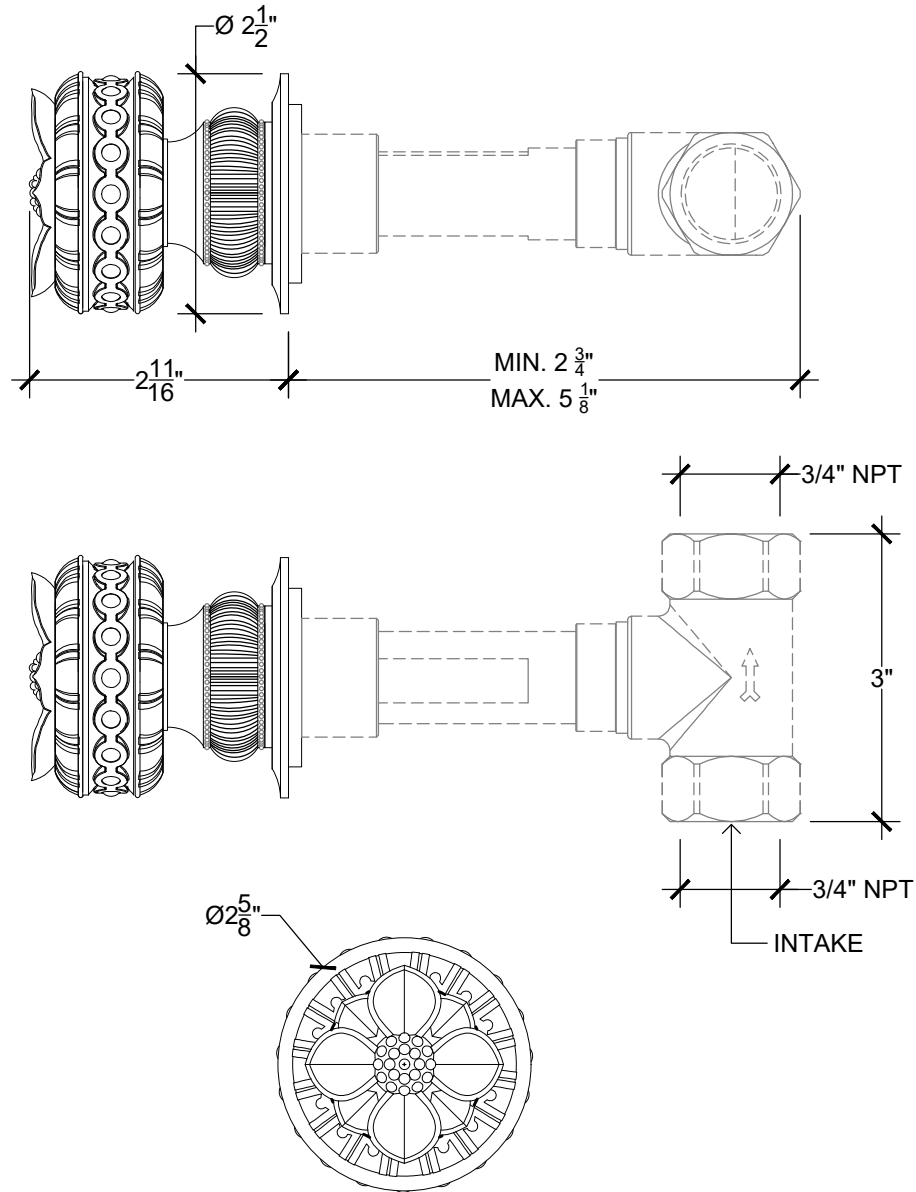

# TUDOR

Wall Mounted Handle for tub/shower - 3/4" NPT

Système mural - Levier Tudor pour douche/baignoire - 3/4" NPT

Ref # 08906735

Copyright Compas 2010 www.compassstone.com

 COMPAS™

Revised 02-25-2022