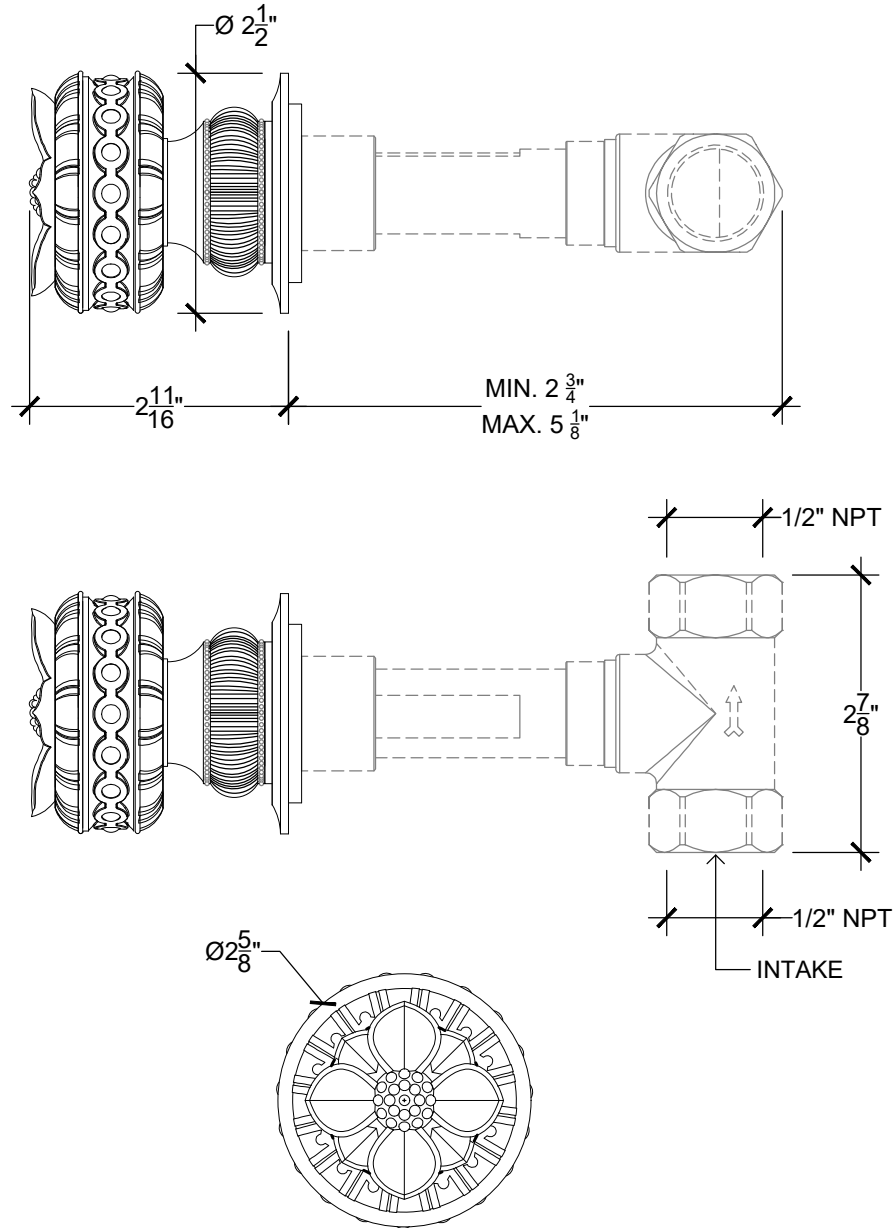

# TUDOR 1/2"

Wall Mounted Handle 1/2" NPT  
Ref # 08906730

Copyright Compass 2010 www.compassstone.com