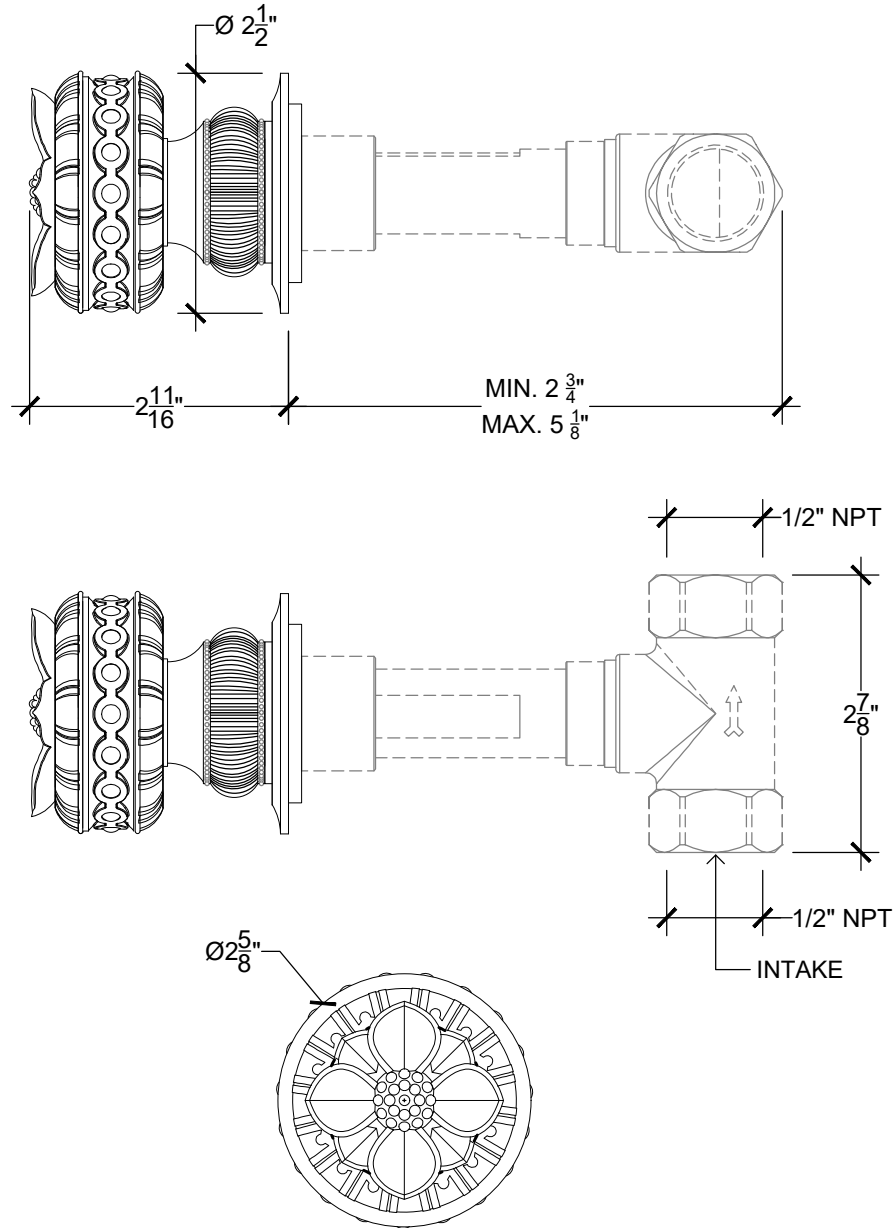

TUDOR 1/2"

Wall Mounted Handle - 1/2" NPT
Système mural - Levier Tudor - 1/2" NPT
Ref # 08906730

Copyright Compas 2010 www.compassstone.com

 COMPAS™