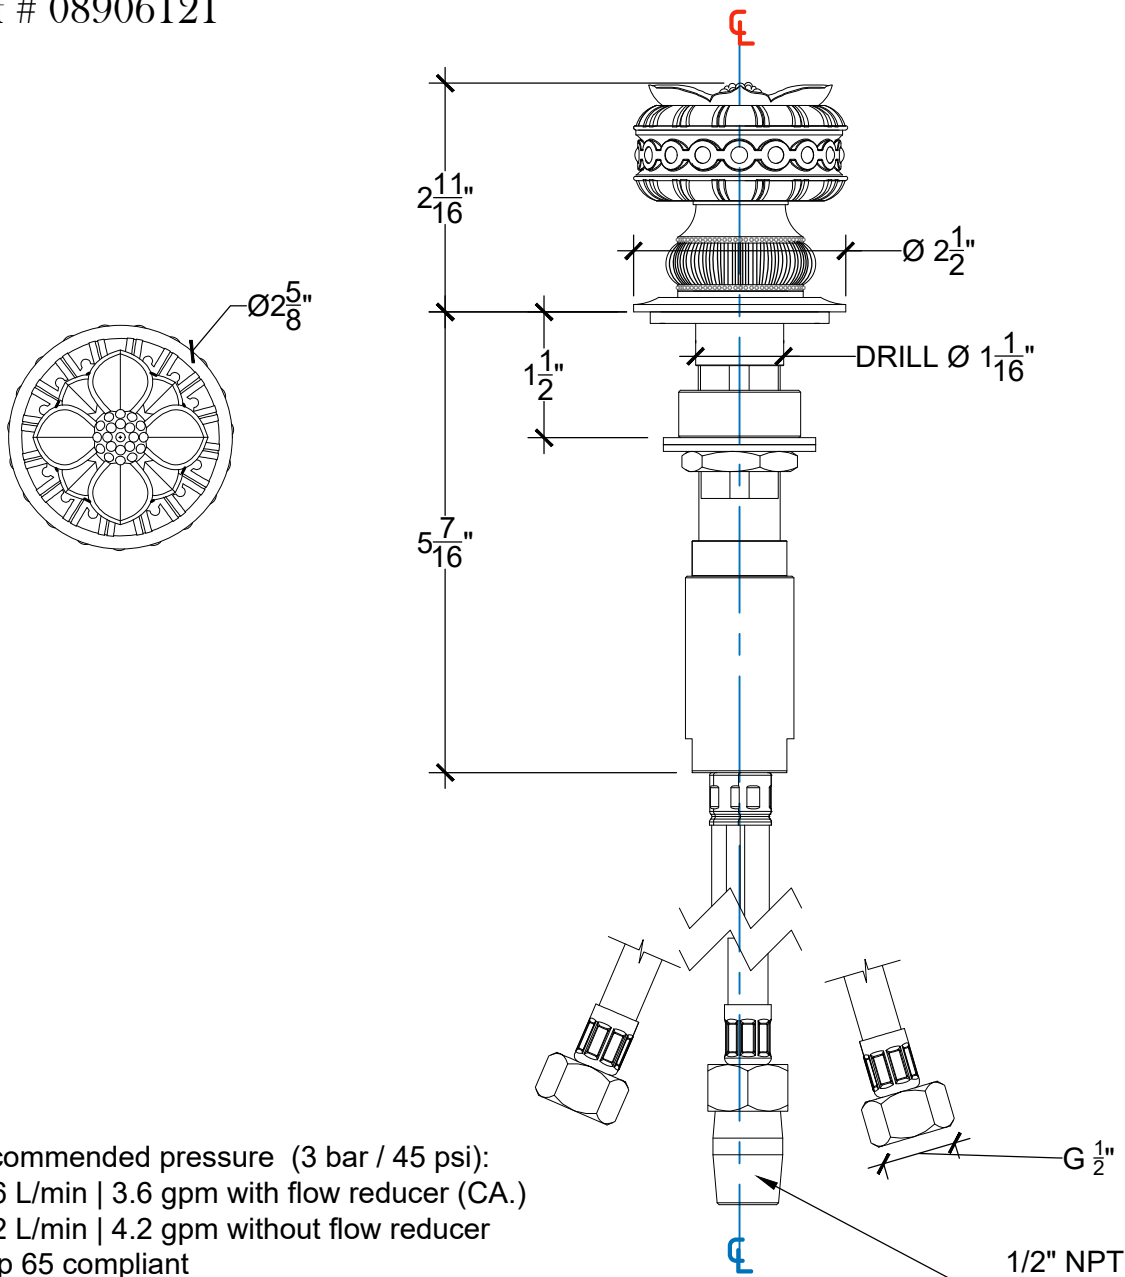

TUDOR

ROTARY MIXER

Deck mounted rotary mixer - G $\frac{1}{2}$ "
Montage sur plan - Mélangeur rotatif - G $\frac{1}{2}$ "
Ref # 08906121

Copyright © Compas 2010 www.compasstone.com

COMPAS