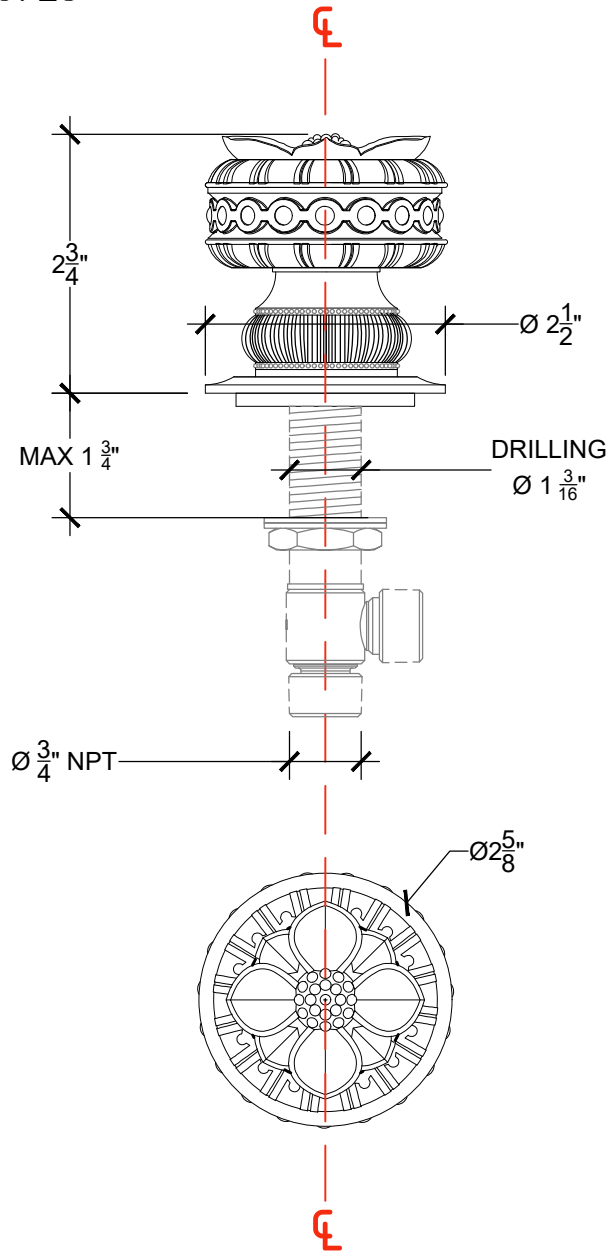

TUDOR

Deck mounted handle 3/4" NPT
Ref # 08906725

Copyright Compass 2010 www.compassstone.com