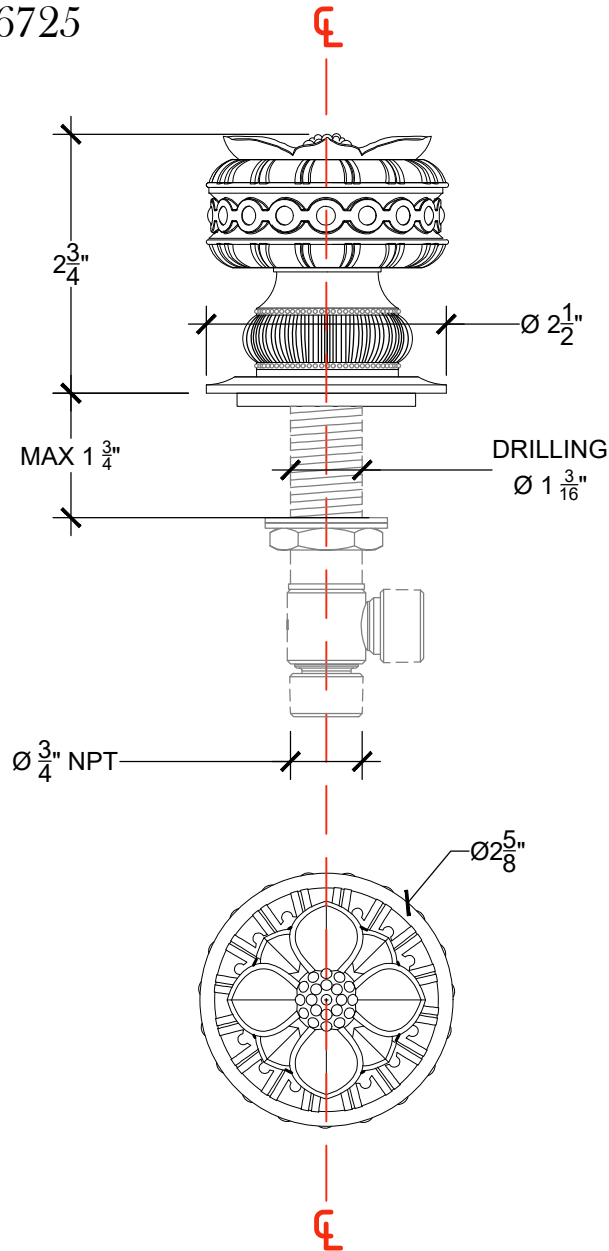

TUDOR

Deck mounted handle for tub - 3/4" NPT

Montage sur plan - Levier Tudor pour baignoire - 3/4" NPT

Ref # 08906725

Copyright COMPAS 2010 www.compassstone.com

 COMPAS™

Revised 02-25-2022