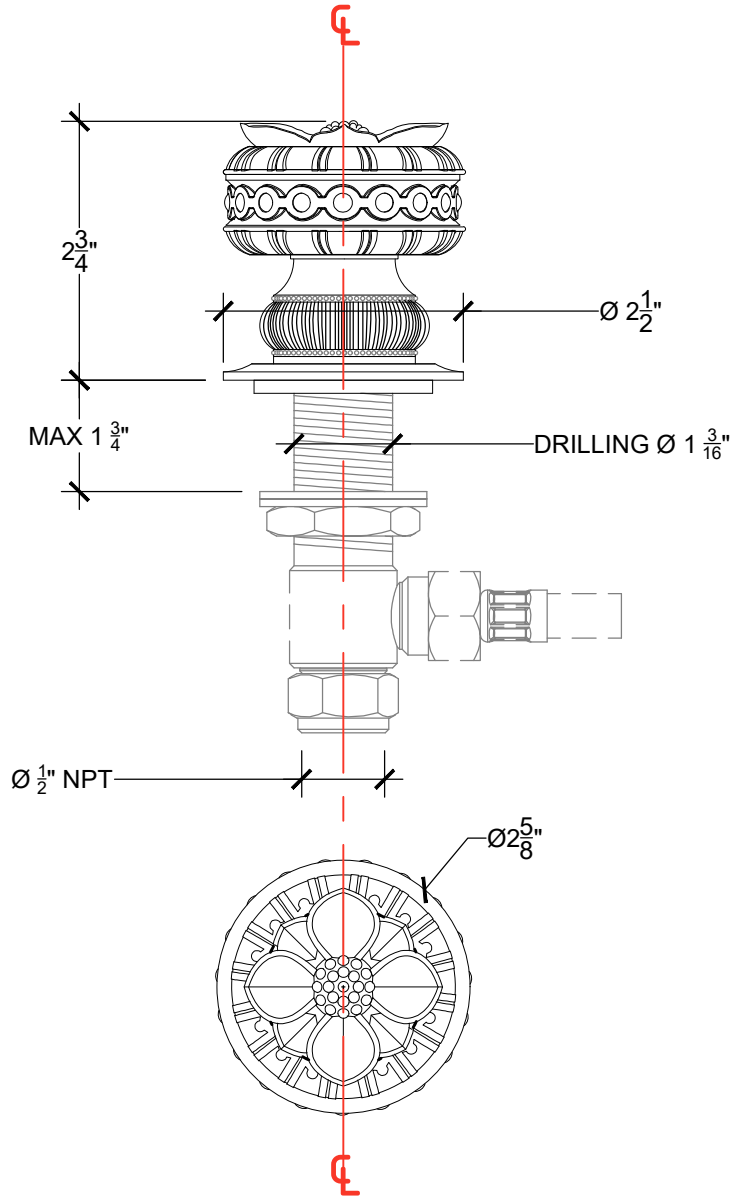

# TUDOR

Deck mounted handle 1/2" NPT  
Ref # 08906720

Copyright Compas 2010 www.compassstone.com