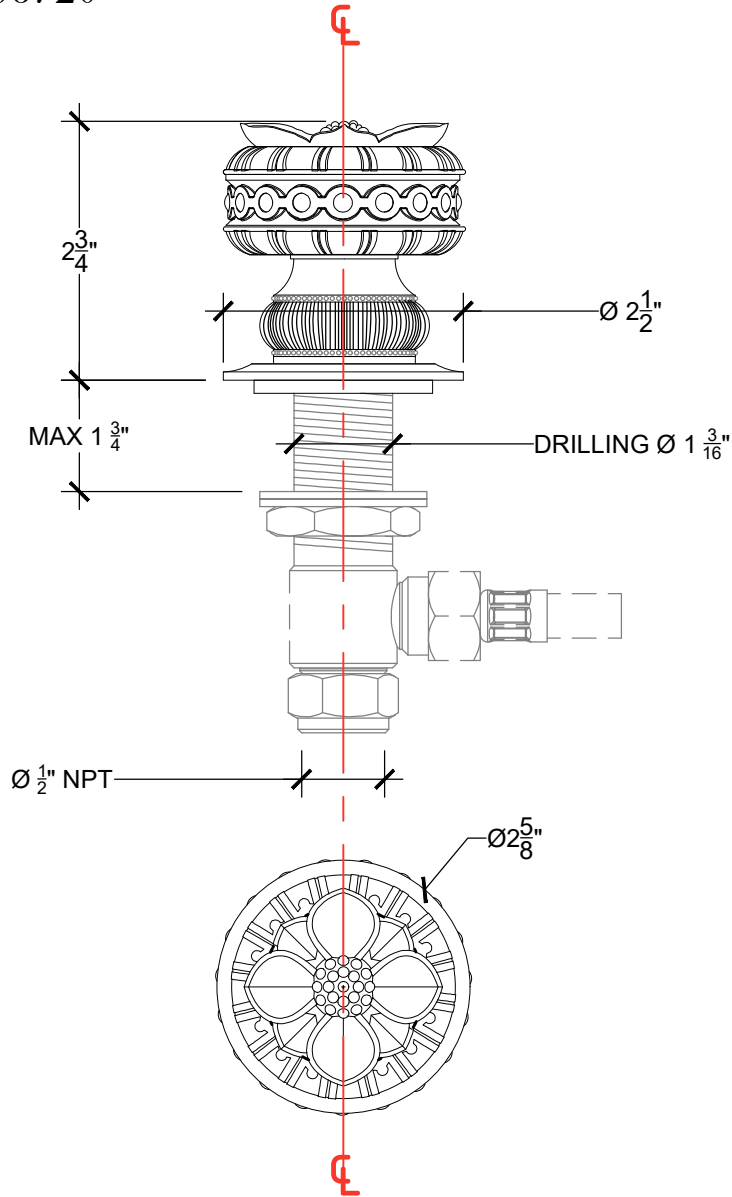

# TUDOR

Deck mounted handle 1/2" NPT

Montage sur plan - Levier Tudor - 1/2" NPT

Ref # 08906720

Copyright Compas 2010 www.compassstone.com