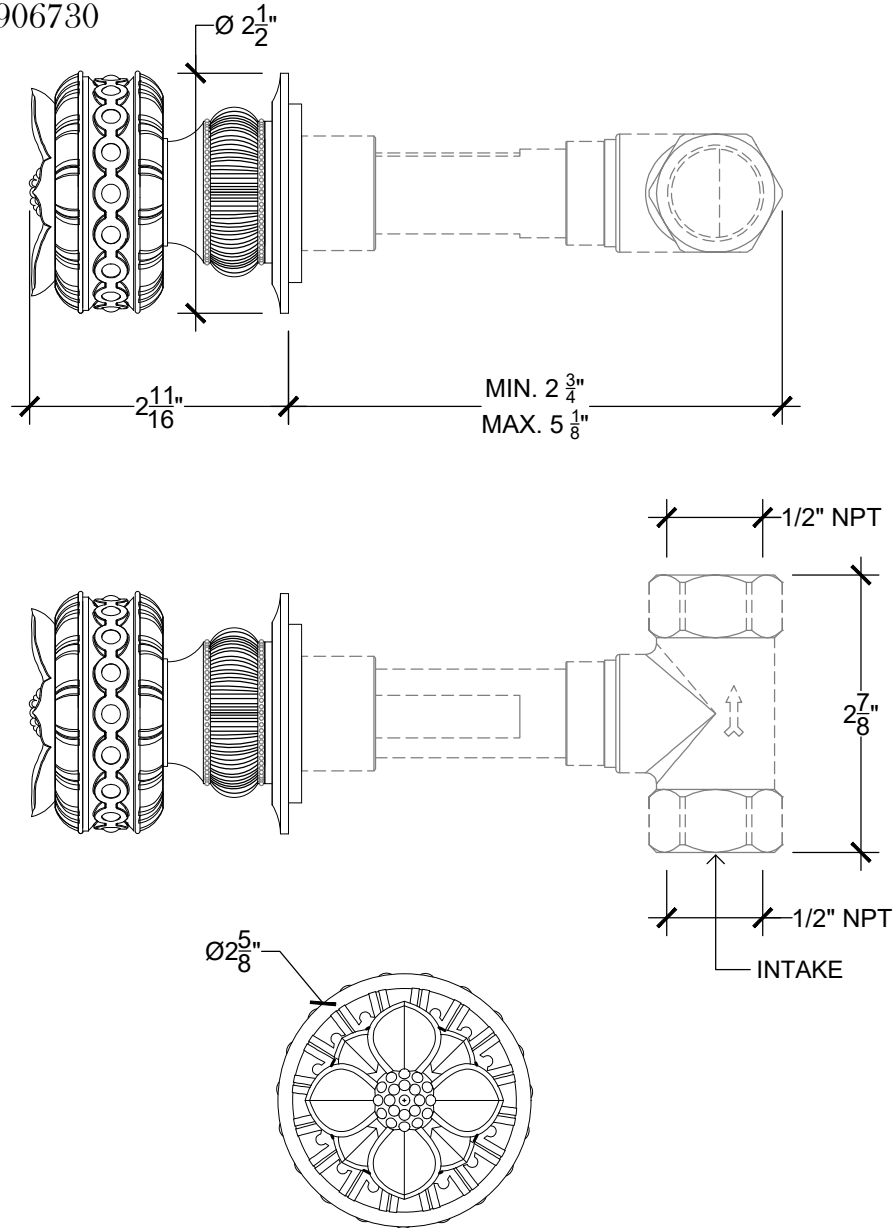

TUDOR 1/2"

Wall Mounted Handle - 1/2" NPT

Système mural - Poignée Tudor - 1/2" NPT

Ref # 08906730

Copyright Compas 2010 www.compassstone.com

 COMPAS™