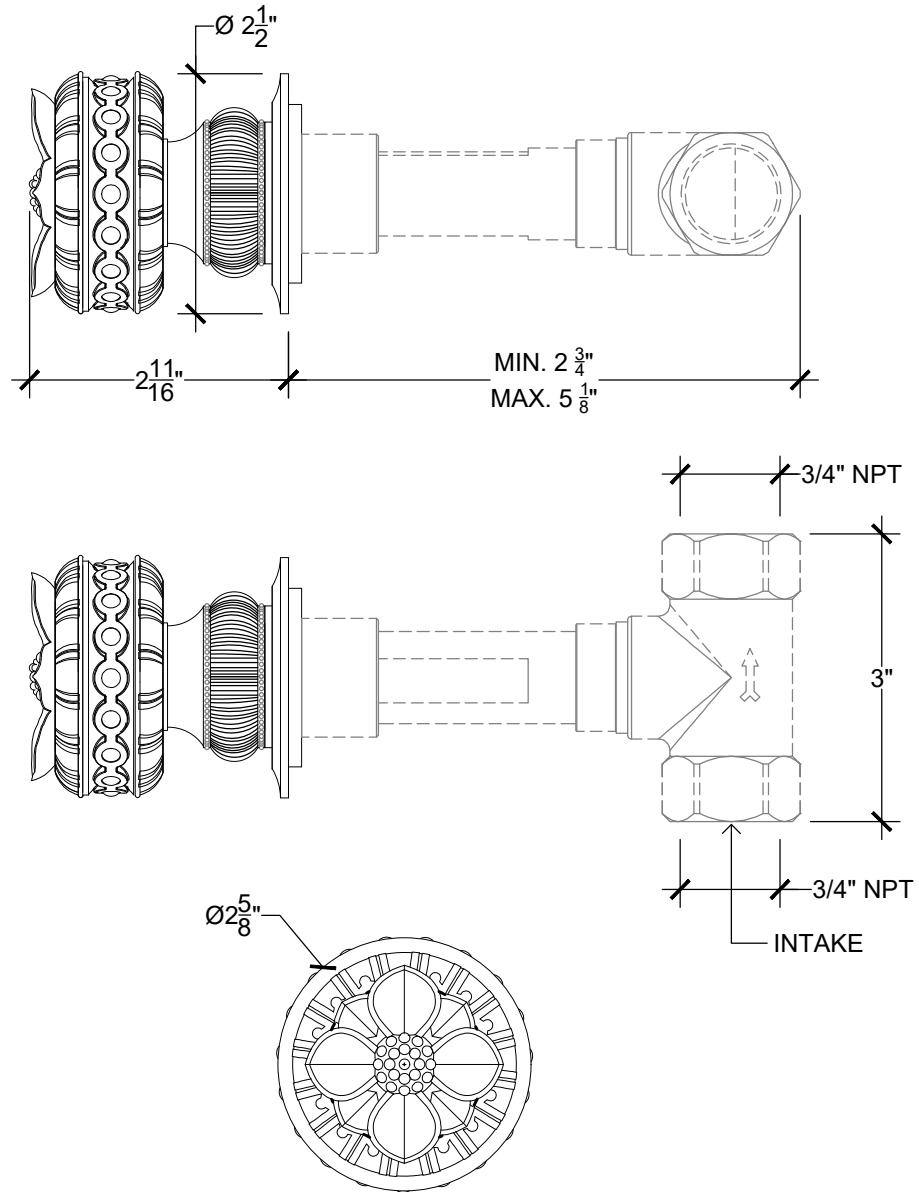

# TUDOR 3/4"

Wall Mounted Handle for tub/shower - 3/4 NPT

Système mural - Poignée Tudor pour douche/baignoire - 3/4" NPT

Ref # 08906735

Copyright COMPAS 2010 www.compassstone.com

 COMPAS™

Revised 07-18-2023