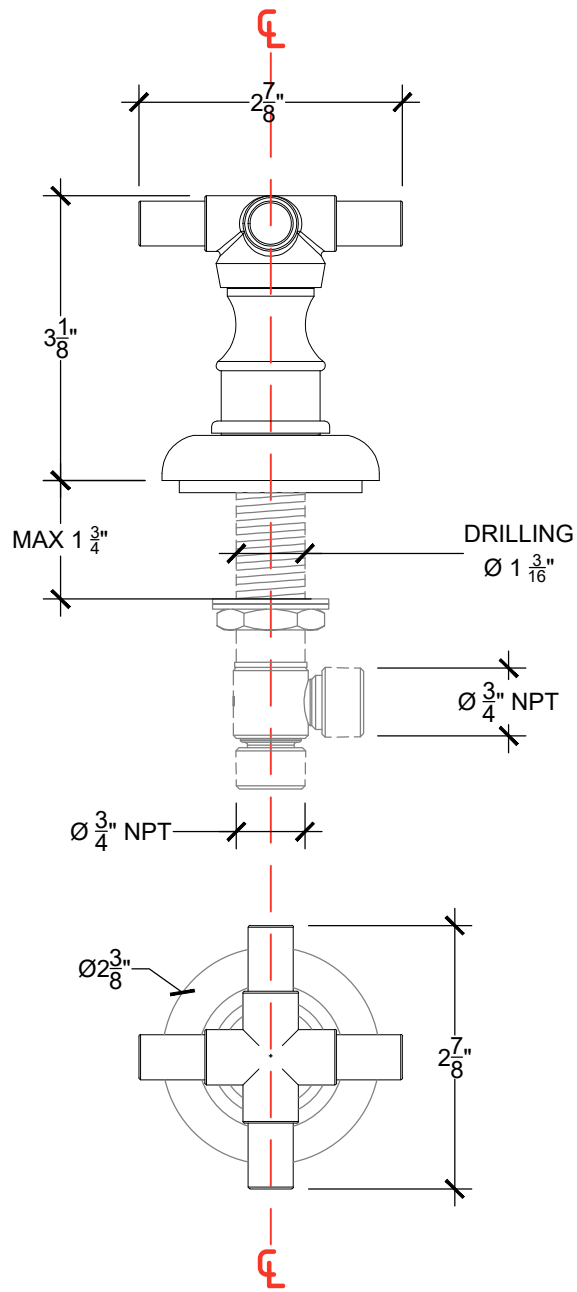

STUART 3/4"

Deck mounted handle 3/4" NPT
Ref # 08606725

Copyright © Compass 2010 www.compassstone.com

 COMPAS™