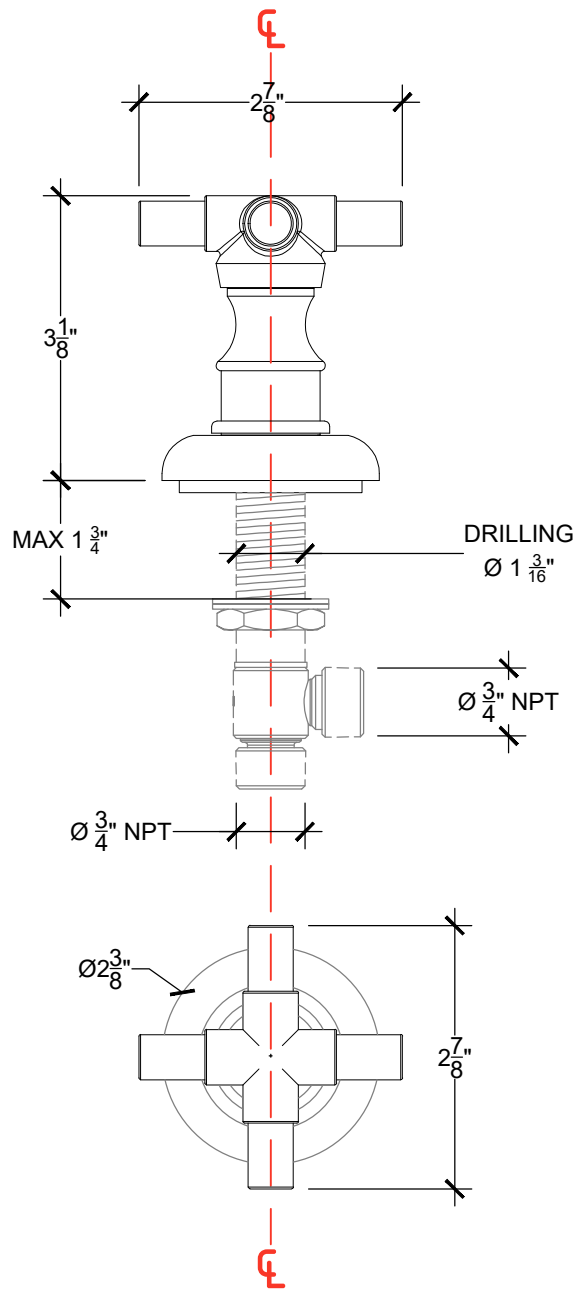

STUART 3/4"

Deck mounted handle for tub - 3/4" NPT

Montage sur plan - Levier Stuart pour baignoire - 3/4" NPT

Ref # 08606725

Copyright © Compas 2010 www.compasstone.com

 COMPAS™