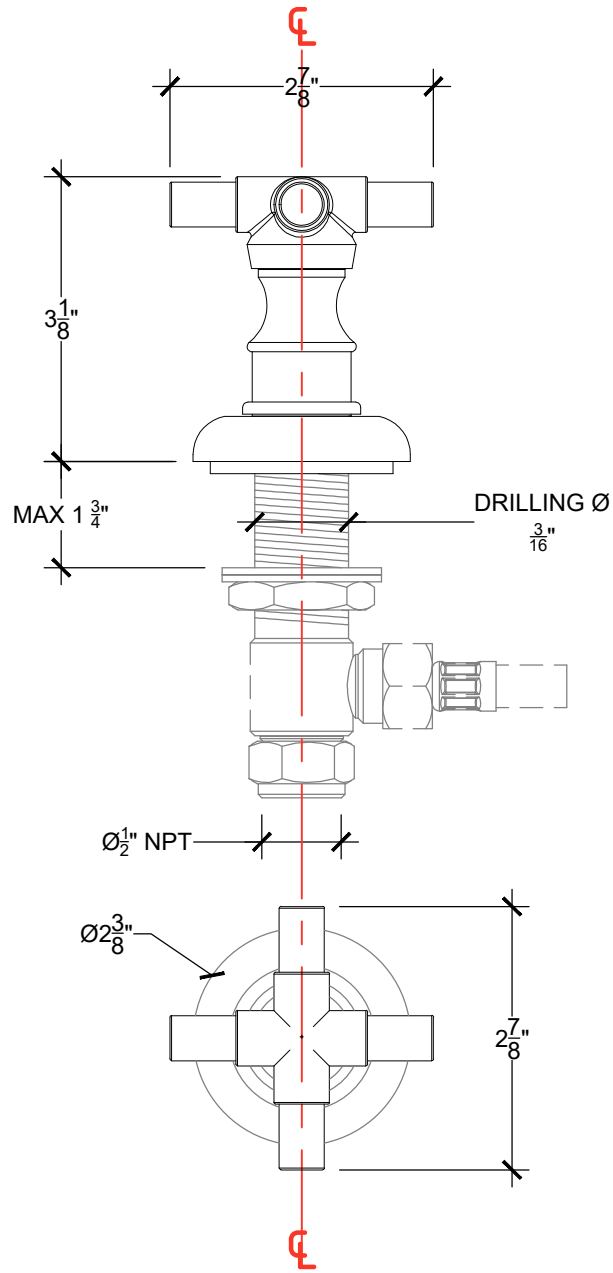

STUART 1/2"

Deck mounted handle 1/2" NPT
Ref # 08606720

Copyright © Compas 2010 www.compasstone.com

 COMPAS™

Revised 03-19-2022