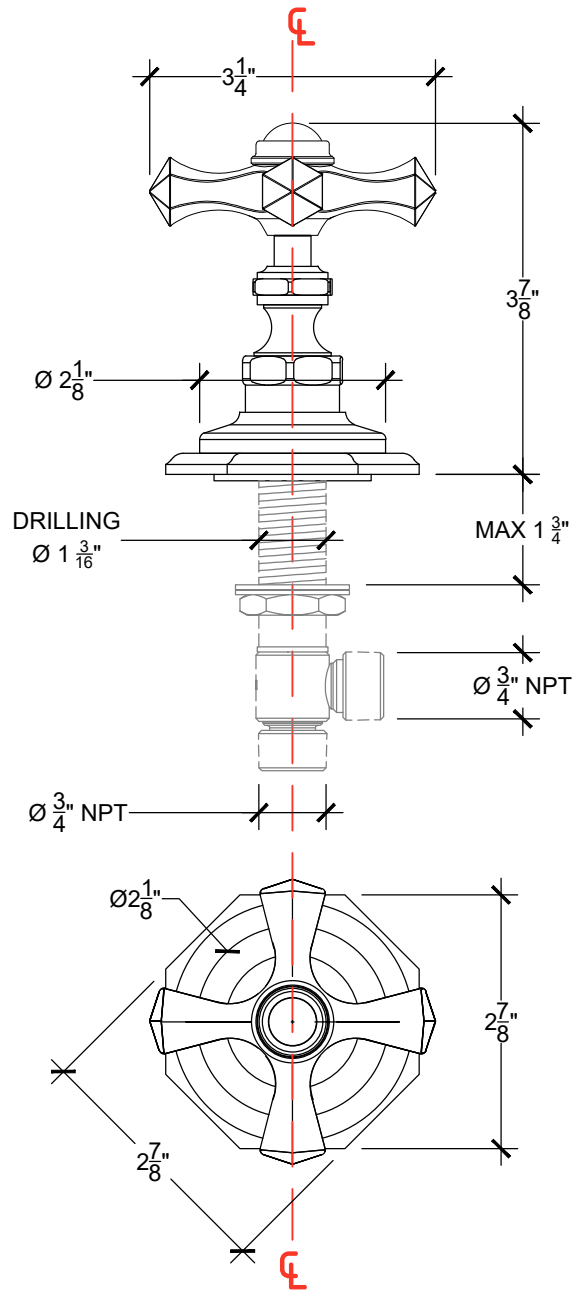

STELLA 3/4"

Stella deck mounted handle 3/4" NPT

Ref # 011206725

Copyright © Compass 2010 www.compassstone.com