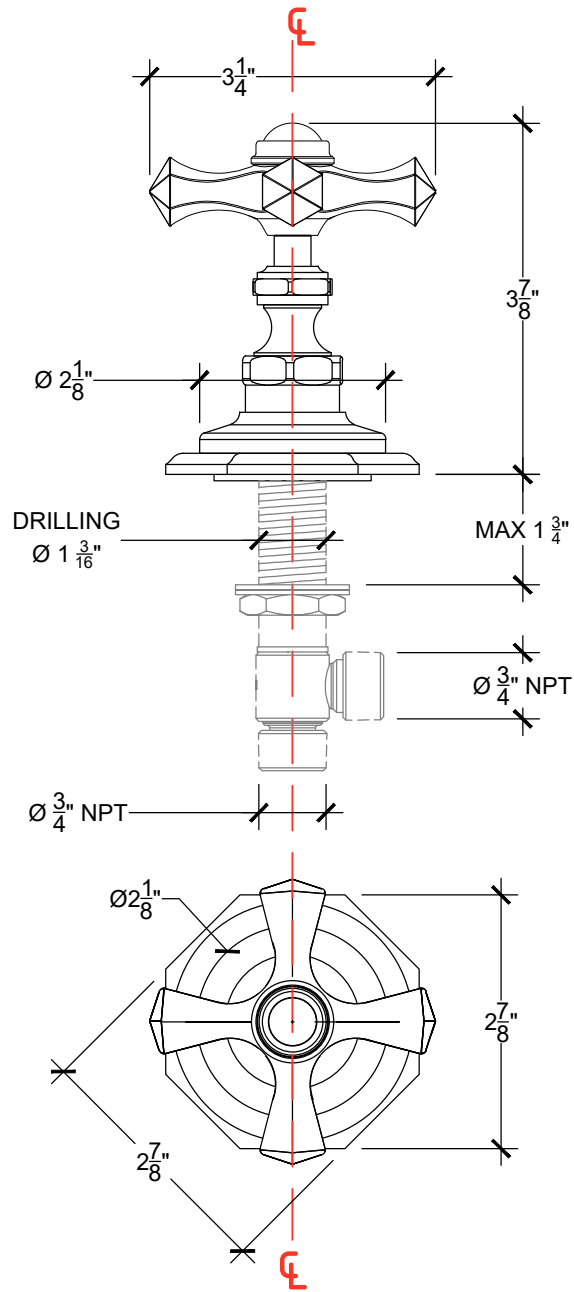

# STELLA 3/4"

Stella deck mounted handle for tub - 3/4" NPT

Montage sur plan - Levier Stella pour baignoire - 3/4" NPT

Ref # 11206725

Copyright © Compas 2010 www.compassstone.com

 COMPAS™