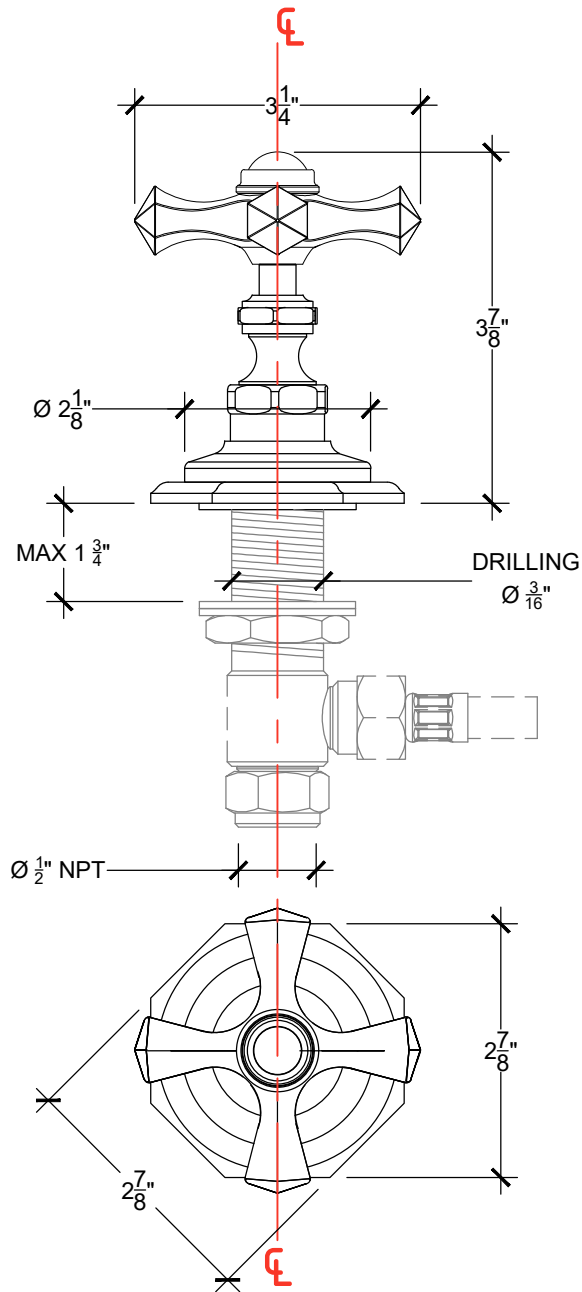

# STELLA 1/2"

Stella deck mounted handle 1/2" NPT  
Ref # 011206720

Copyright © Compass 2010 www.compassstone.com