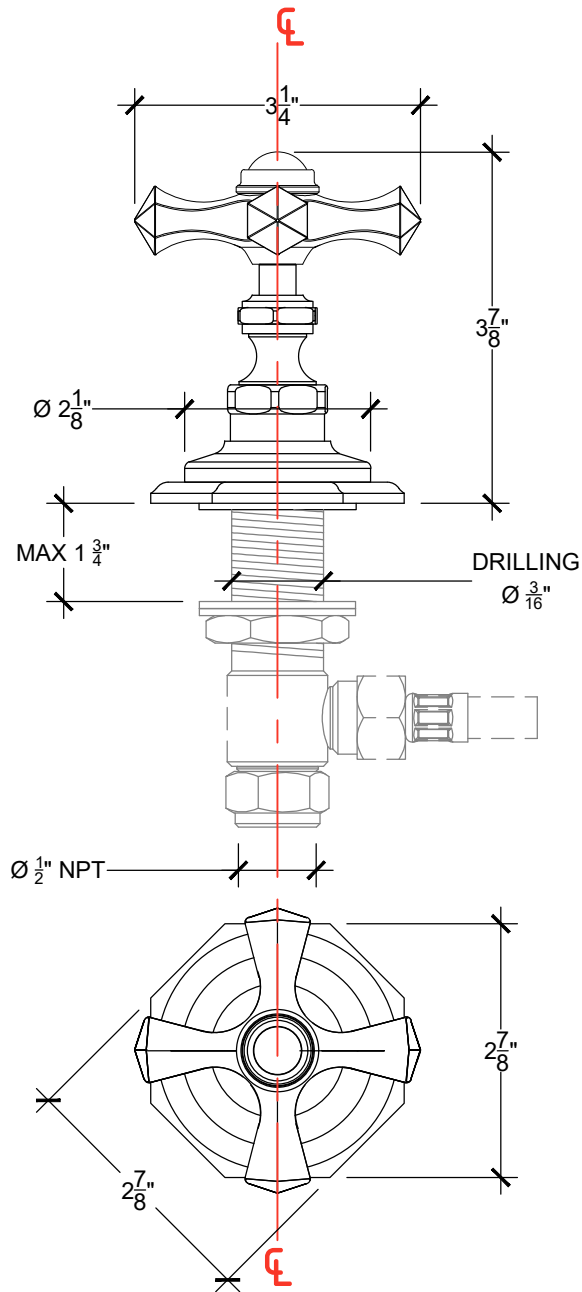

STELLA 1/2"

Stella deck mounted handle - 1/2" NPT

Montage sur plan - Levier Stella - 1/2" NPT

Ref # 11206720

Copyright © Compas 2010 www.compassstone.com