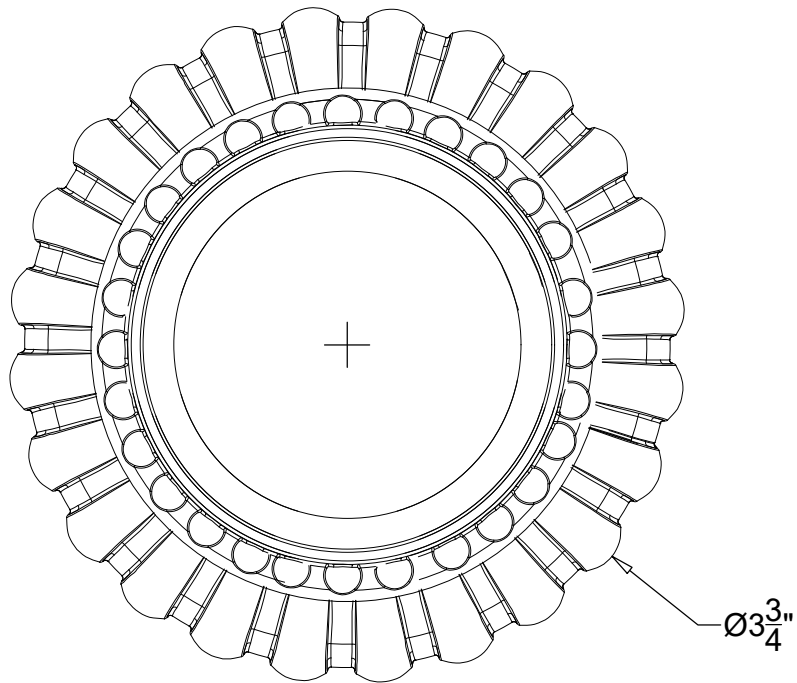

MIRAMARE

BACK PLATE

Miramare back plate for Segovia deck and wall mounted lever handles

Copyright © Compas 2010 www.compasstone.com