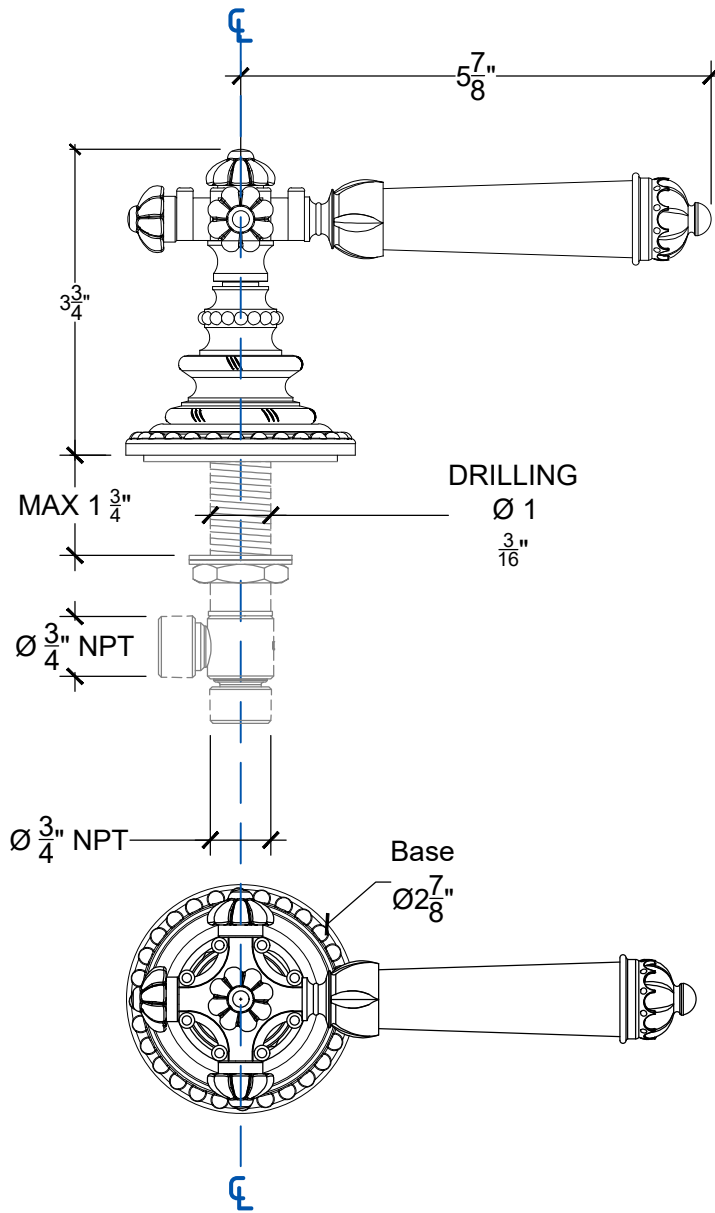

# SEGOVIA 3/4"

Deck mounted lever handle 3/4" NPT  
Right lever handle: Ref # 08406725  
Left lever handle: Ref # 08406726

Copyright © Compas 2010 www.compassstone.com

 COMPAS™

SEGOVIA  
SEGOVIA MIRAMARE  
LEVER HANDLE TYPOLOGY