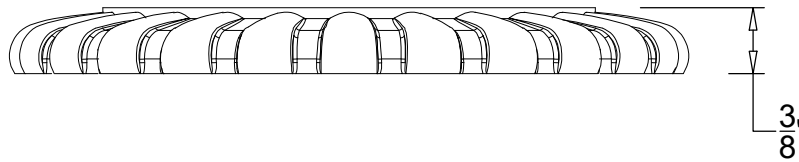

MIRAMARE

BACK PLATE

Miramare back plate for Segovia deck and wall mounted lever handles

Copyright © Compas 2010 www.compasstone.com