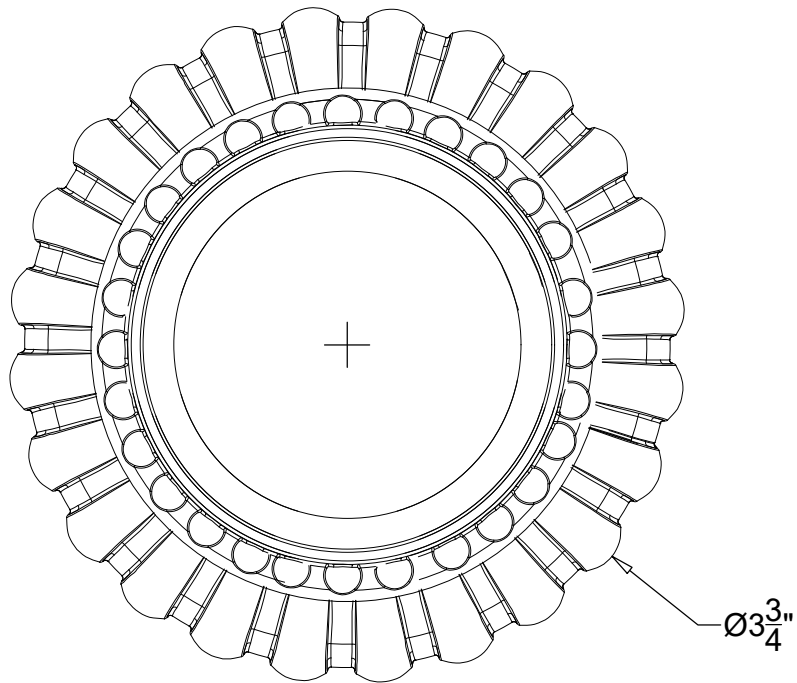

MIRAMARE

BACK PLATE

Miramare back plate for Segovia deck and wall mounted lever handles

Copyright © Compas 2010 www.compassstone.com