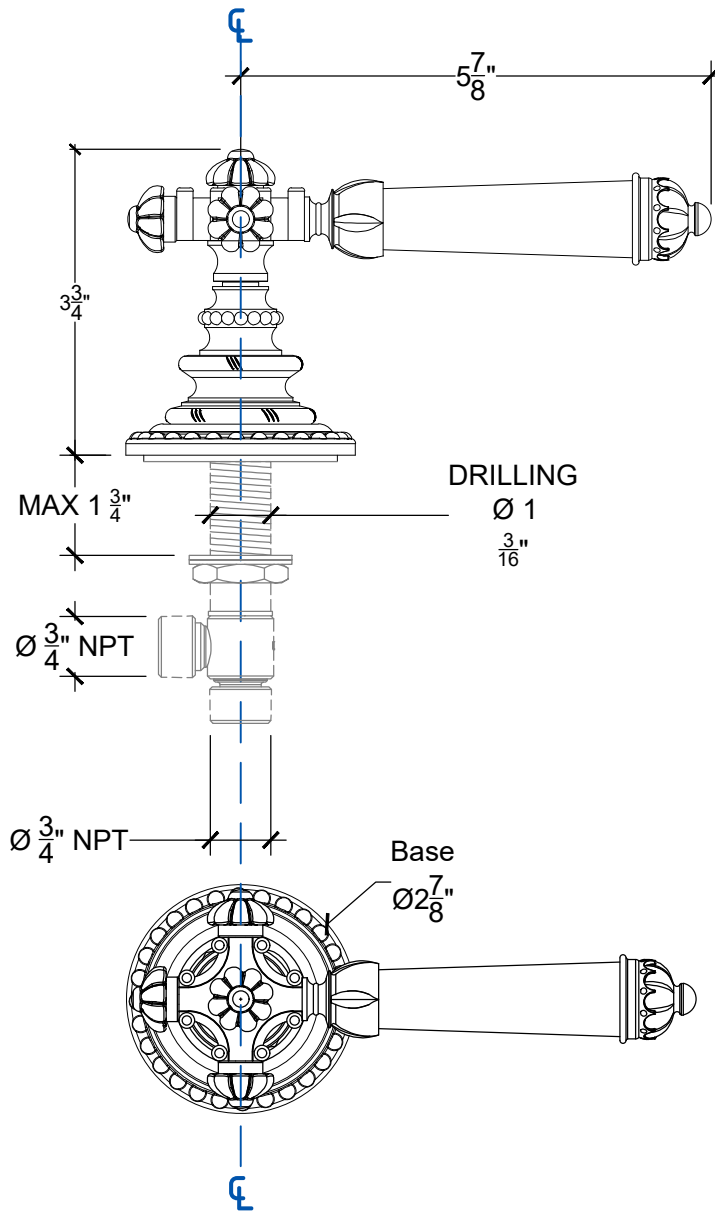

# SEGOVIA 3/4"

Deck mounted lever for tub - 3/4" NPT

Montage sur plan - Levier Ségovia pour baignoire - 3/4" NPT

Right lever: Ref # 08406725

Left lever: Ref # 08406726

Copyright © Compas 2010 www.compassstone.com