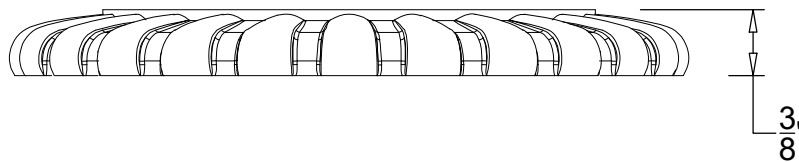

MIRAMARE

BACK PLATE

Miramare back plate for Segovia deck and wall mounted lever handles

Copyright © Compas 2010 www.compassstone.com