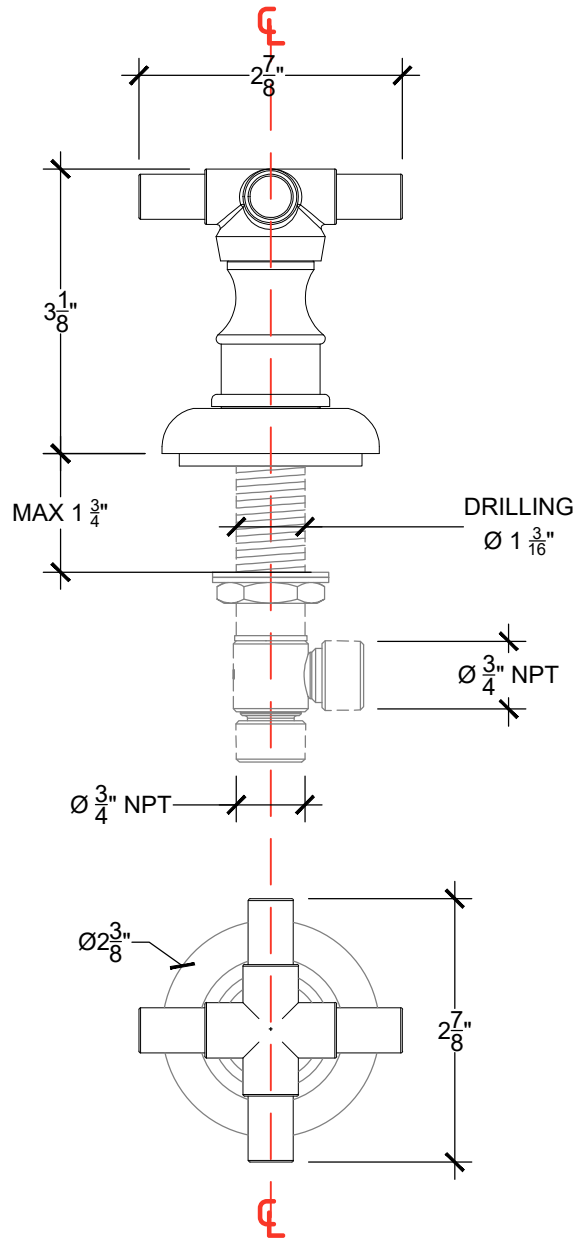

STUART 3/4"

Deck mounted handle for tub - 3/4" NPT

Montage sur plan - Poignée Stuart pour baignoire - 3/4" NPT

Ref # 08606725

Copyright © Compas 2010 www.compassstone.com