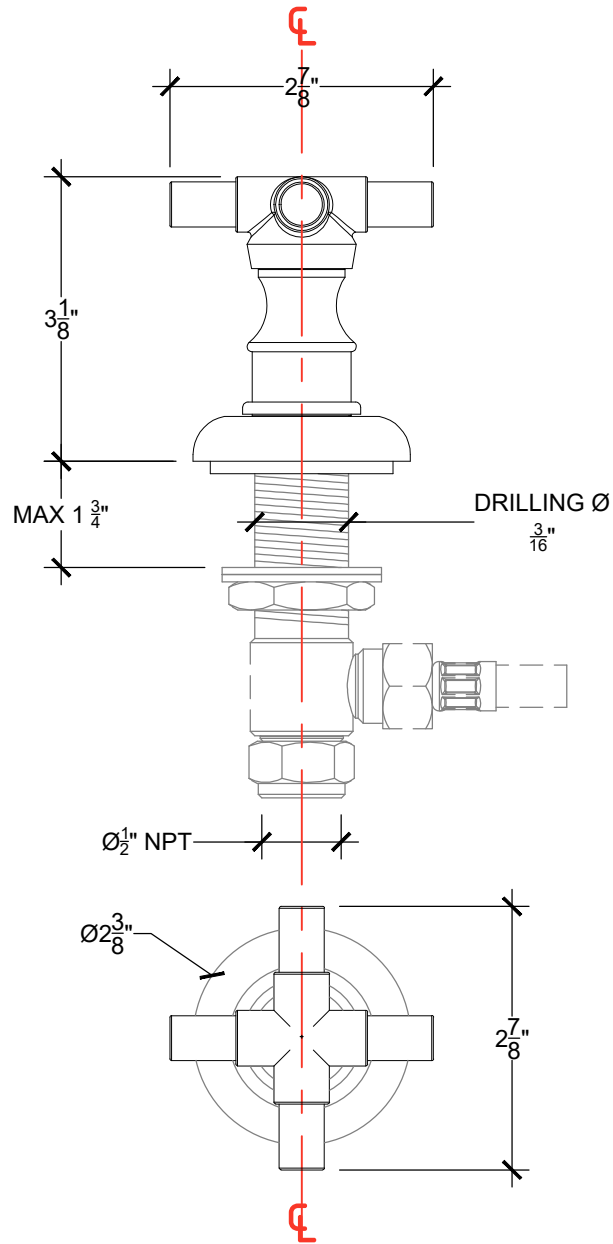

STUART 1/2"

Deck mounted handle 1/2" NPT

Montage sur plan - Poignéé Stuart - 1/2" NPT

Ref # 08606720

Copyright © Compass 2010 www.compassstone.com

 COMPAS™