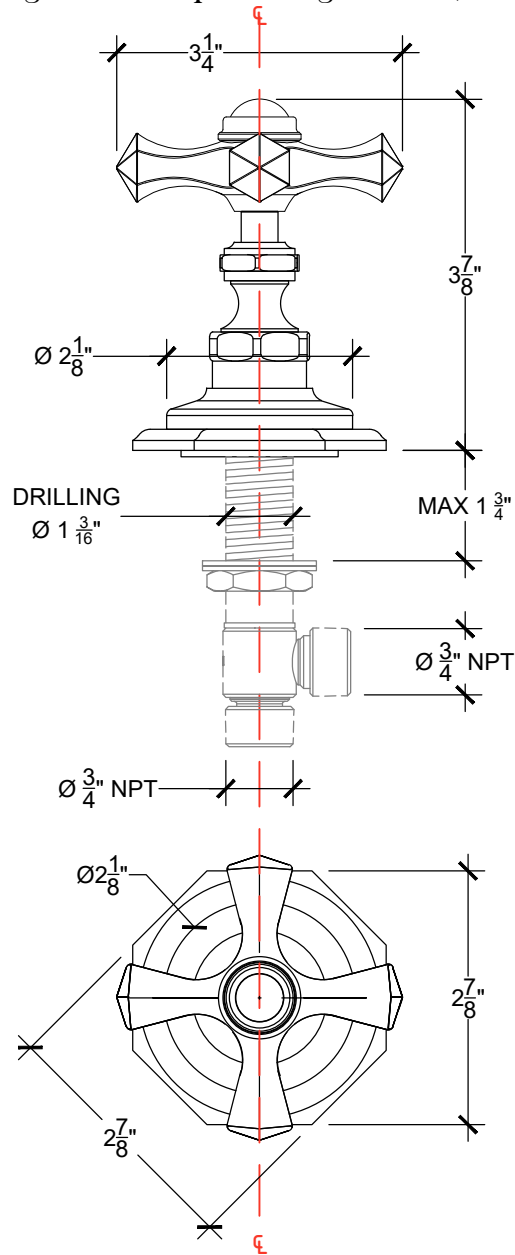

STELLA 3/4"

Stella deck mounted handle for tub - 3/4" NPT

Montage sur plan - Poignée Stella pour baignoire - 3/4" NPT

Ref # 11206725

Copyright © Compas 2010 www.compassstone.com

 COMPAS™