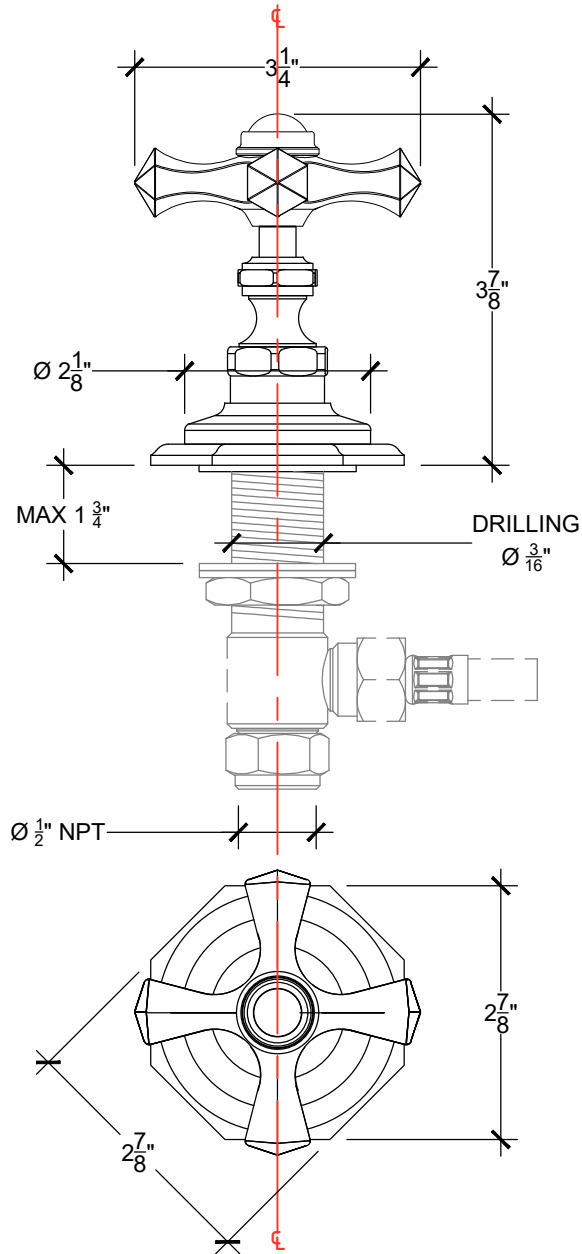

STELLA 1/2"

Stella deck mounted handle - 1/2" NPT

Montage sur plan - Poignée Stella - 1/2" NPT

Ref # 11206720

Copyright © Compas 2010 www.compassstone.com

 COMPAS™