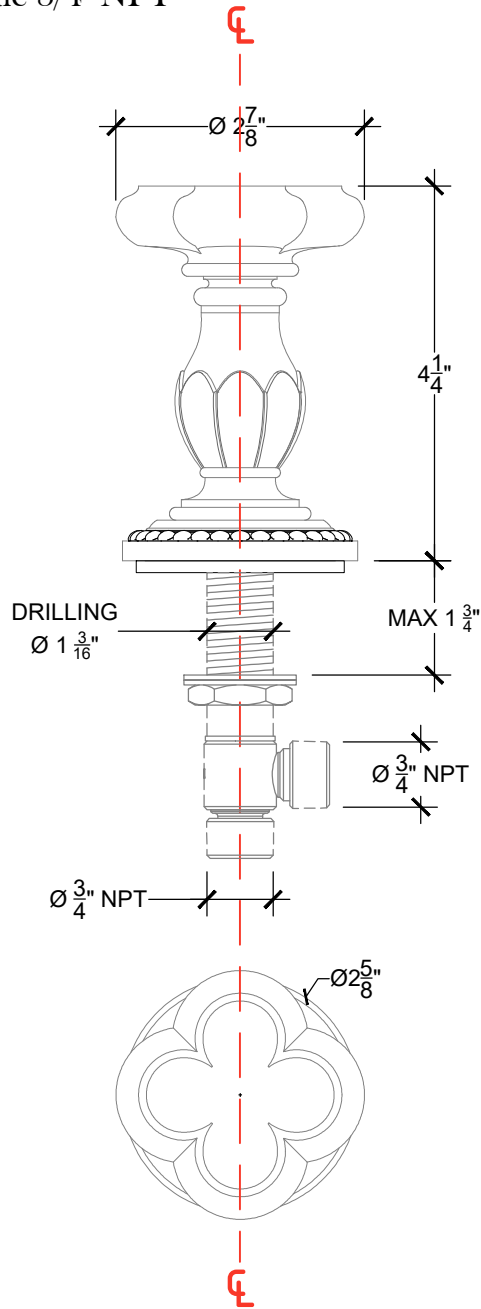

# ROSE 3/4"

Deck mounted handle 3/4" NPT  
Ref # 09706725

Copyright © Compass 2010 [www.compassstone.com](http://www.compassstone.com)