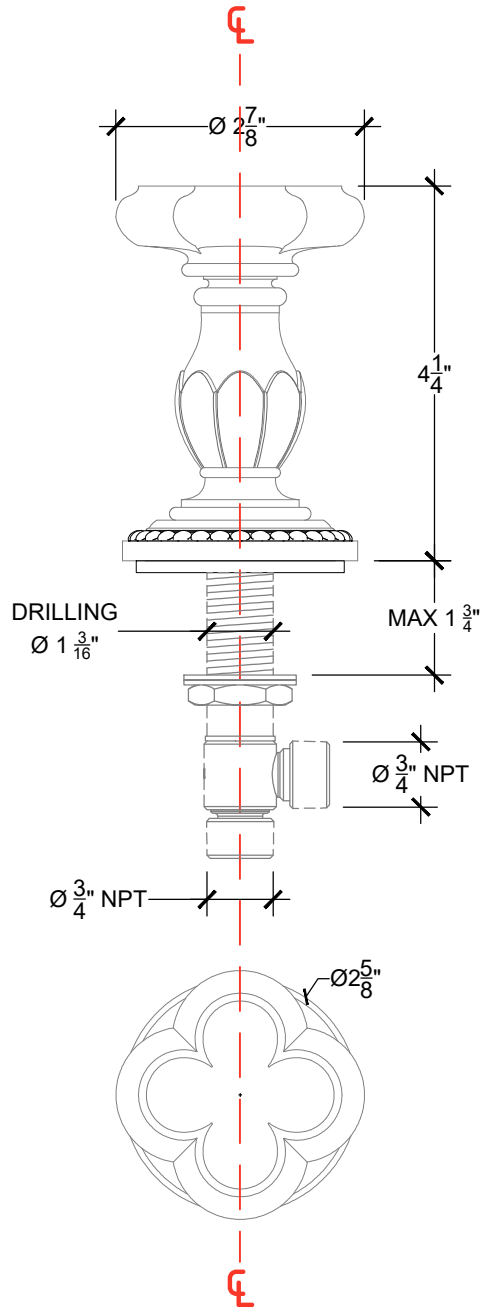

ROSE 3/4"

Deck mounted handle for tub - 3/4" NPT

Montage sur plan - Levier Rose pour baignoire - 3/4" NPT

Ref # 09706725

Copyright © Compas 2010 www.compassstone.com

 COMPAS™