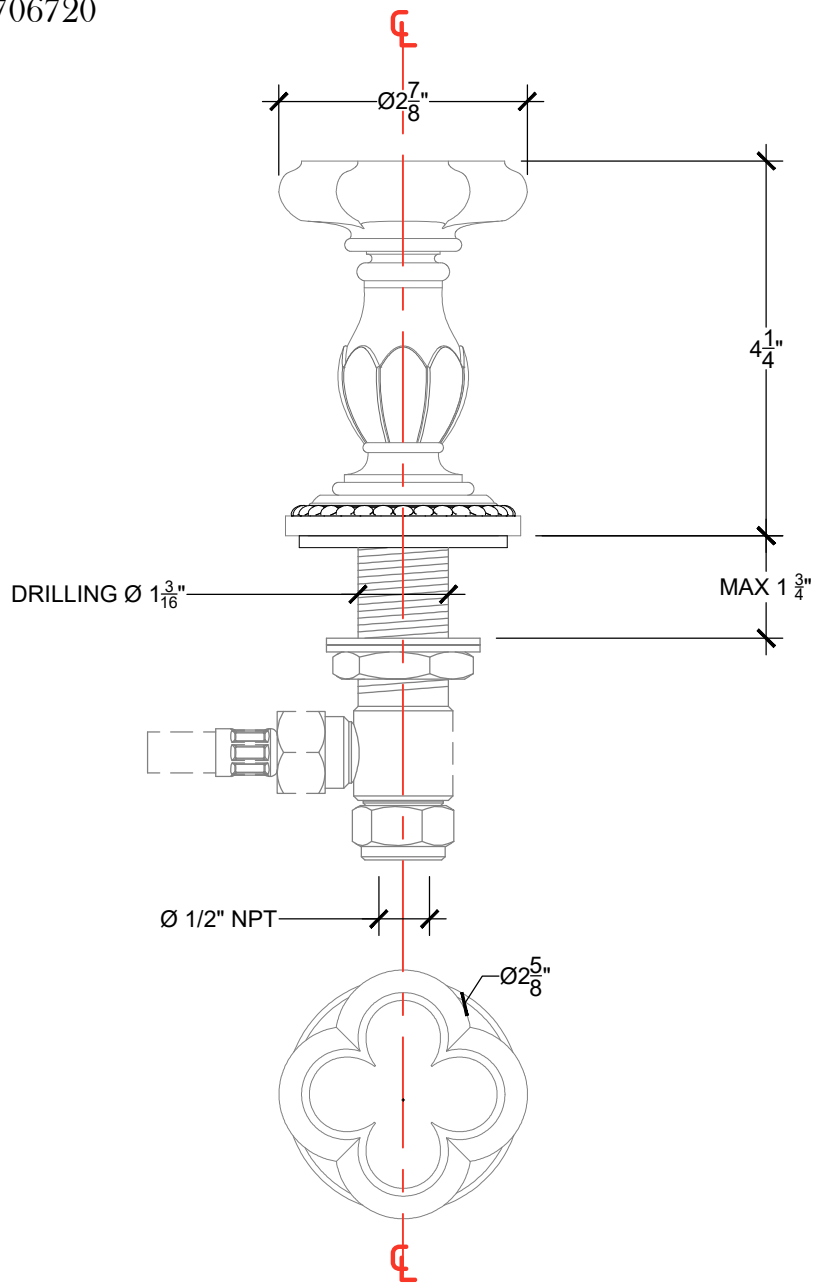

ROSE 1/2"

Deck mounted handle 1/2" NPT
Ref # 09706720

Copyright © Compass 2010 www.compassstone.com