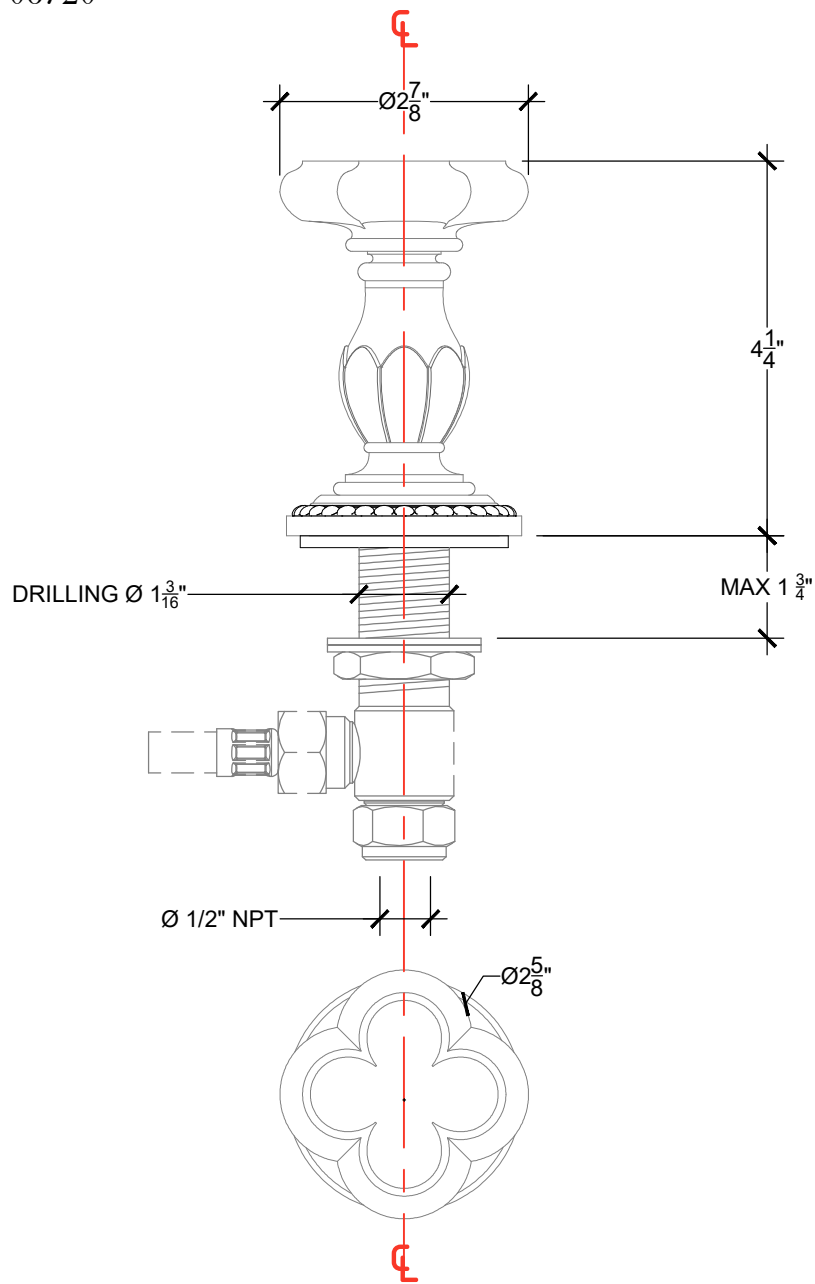

ROSE 1/2"

Deck mounted handle - 1/2" NPT

Montage sur plan - Levier Rose - 1/2" NPT

Ref # 09706720

Copyright © Compas 2010 www.compassstone.com

 COMPAS™