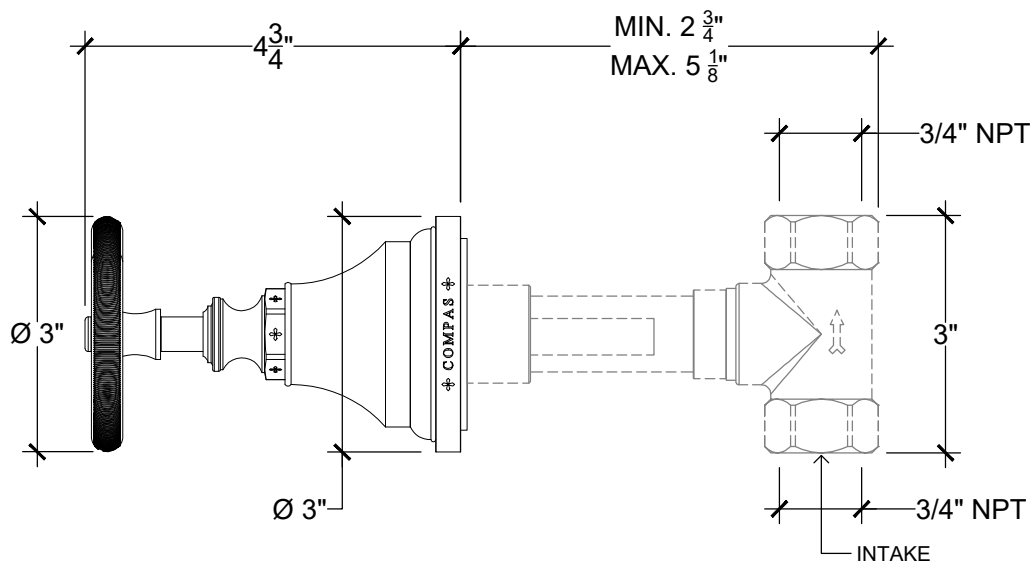

QUADROLOBE

Quadrolobe Wall Mounted Handle for Tub/Shower - 3/4" NPT
Système mural - Levier pour Baignoire/douche - 3/4" NPT
Ref# 02106735

Copyright © Compas 2010 www.compasstone.com

* Also Available in 1/2" NPT