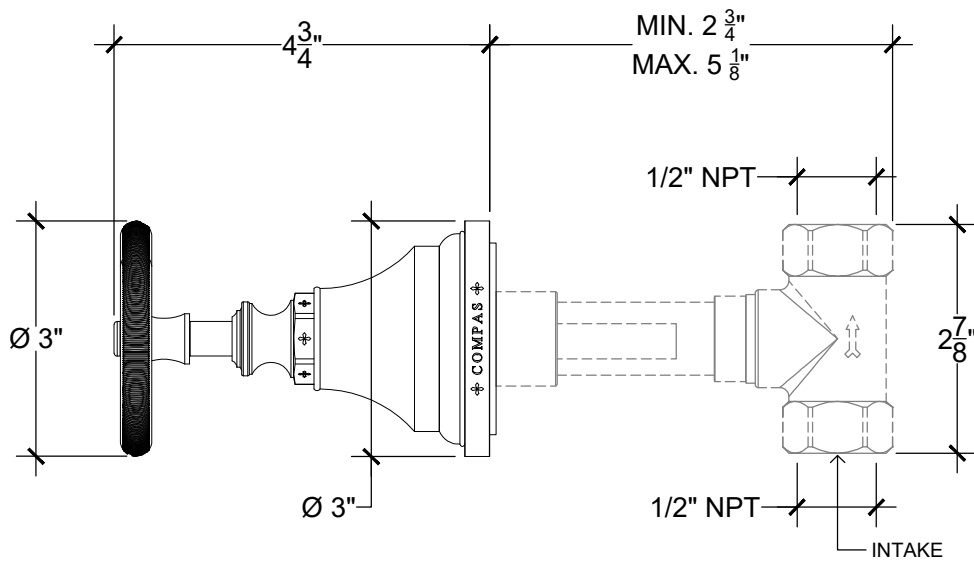

QUADROLOBE

Quadrolobe wall mounted handle 1/2" NPT
Système mural - Levier quadrolobe - 1/2" NPT
Ref# 02106730

* Also Available in $\frac{3}{4}$ " NPT