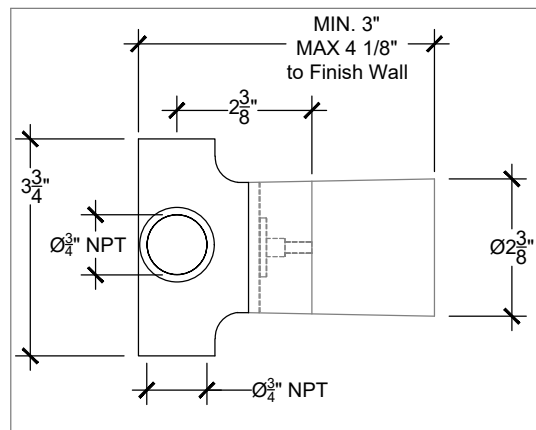

QUADROLOBE

Wall mounted Quadrolobe Diverter for Shower - 3/4" NPT

Système mural - Inverseur pour douche - 3/4" NPT

Ref. # 02106602

NOTE
2 ways diverter must be used in combination with a valve that has a volume control (ON | OFF) position.

1 way water supply
2 ways out supplies to other components

* 2-Ways Diverter: 15984181

Copyright © Compas 2010 www.compassstone.com

 COMPAS™

REVISED 01-03-2022