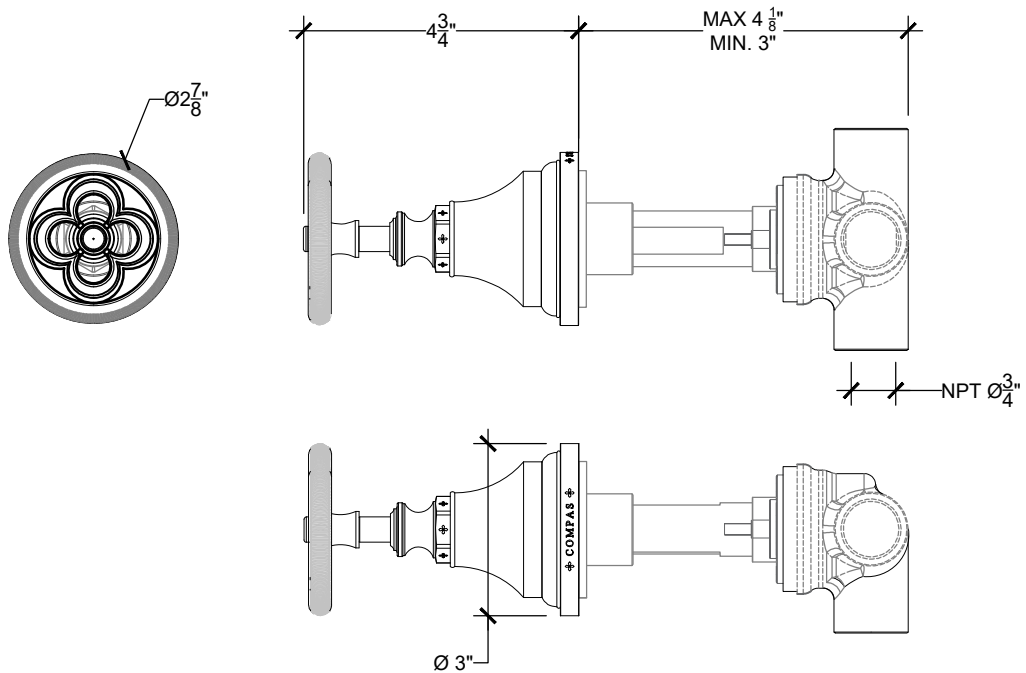

QUADROLOBE

Wall mounted Quadrolobe Diverter for Shower - 3/4" NPT

Système mural - Inverseur pour douche - 3/4" NPT

Ref. # 02106602

NOTE
2 ways diverter must be used in combination with a valve that has a volume control (ON | OFF) position.

1 way water supply
2 ways out supplies to other components

* 2-Ways Diverter: 15984181

Copyright © Compas 2010 www.compassstone.com

 COMPAS™

REVISED 01-03-2022