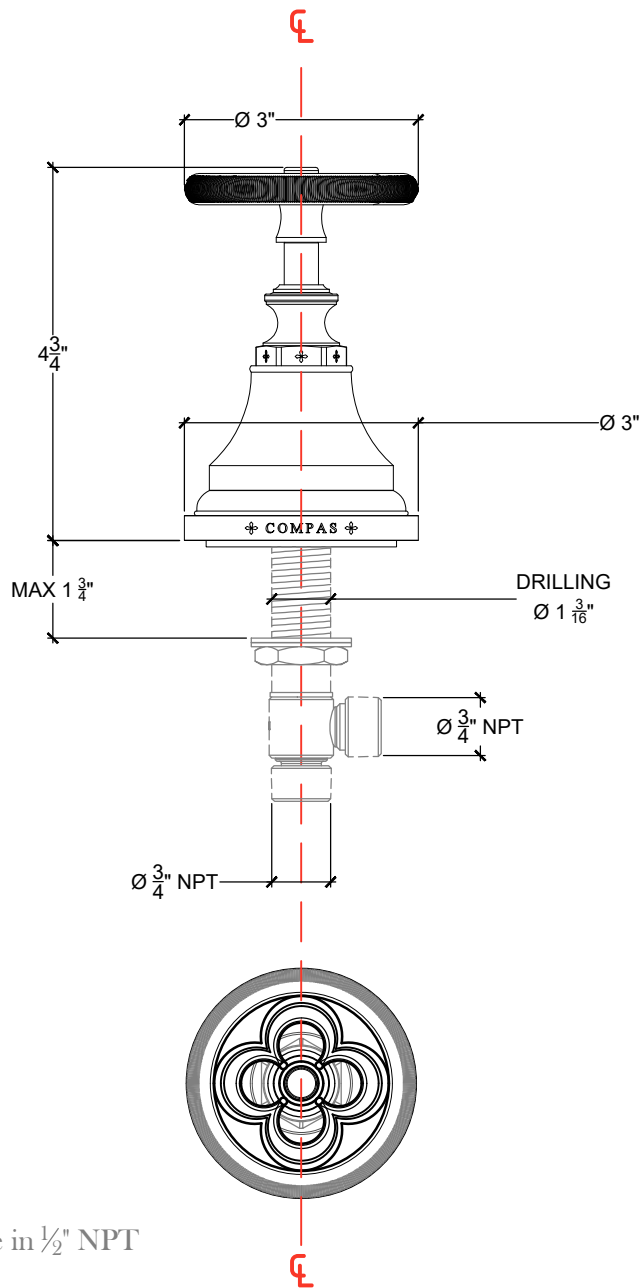

QUADROLOBE - 3/4"

Deck mounted handle 3/4" NPT

Ref # 02106725

Copyright © Compas 2010 www.compassstone.com

* Also Available in 1/2" NPT