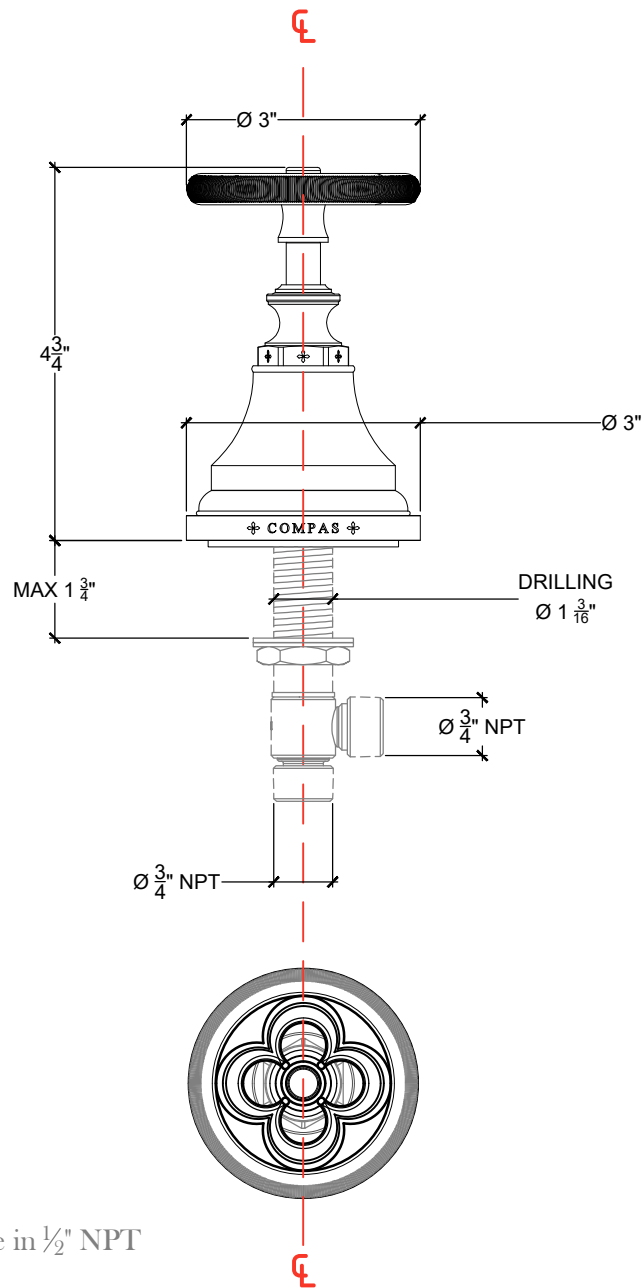

QUADROLOBE - 3/4"

Deck mounted handle for tub - 3/4" NPT

Montage sur plan - Levier Quadrolobe pour baignoire - 3/4" NPT

Ref # 02106725

Copyright © Compas 2010 www.compassstone.com

* Also Available in 1/2" NPT