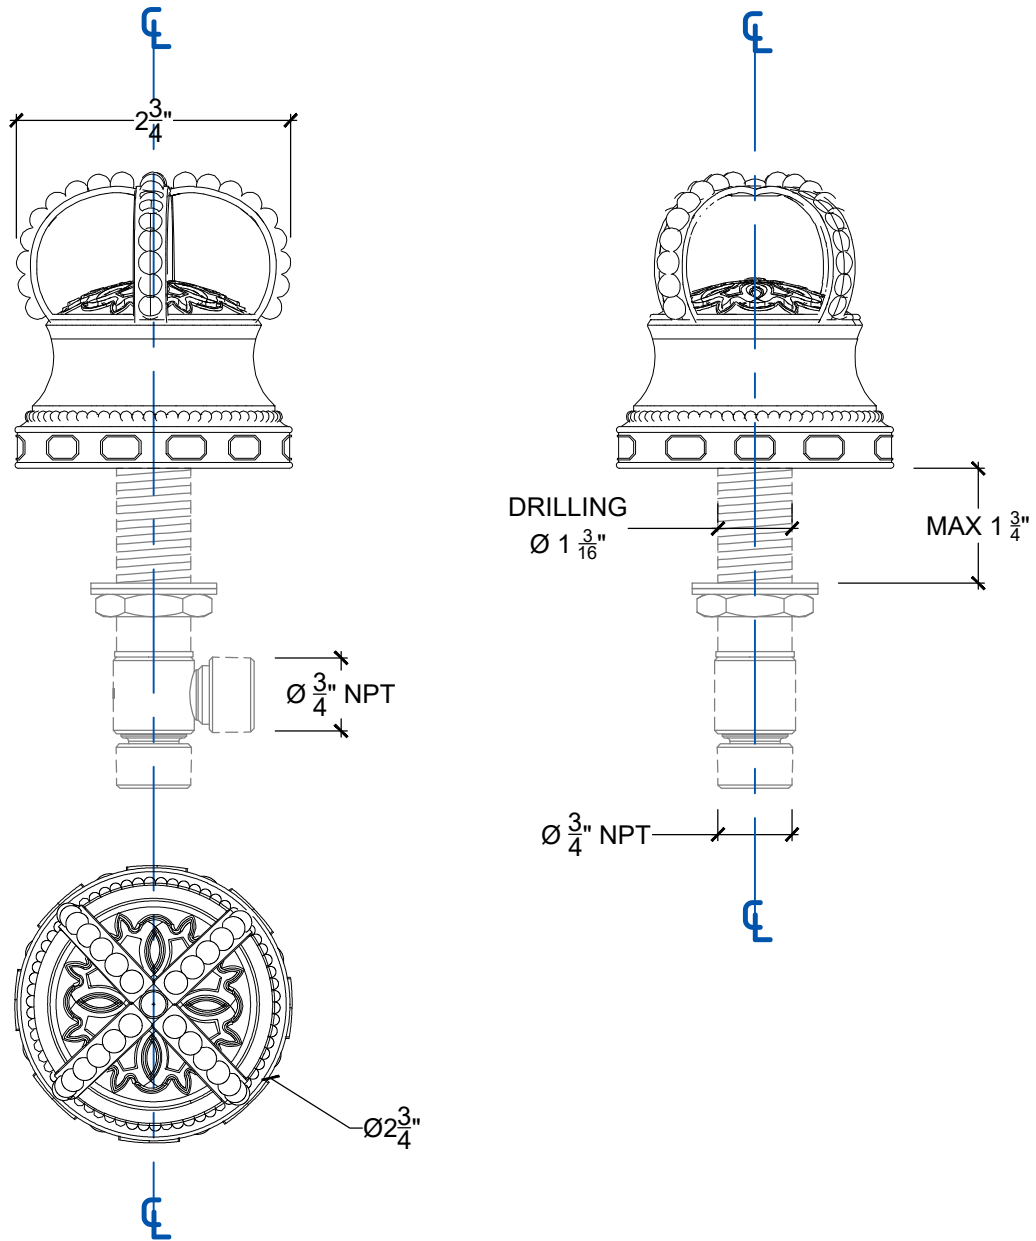

# MARGOT 3/4"

Deck mounted handle 3/4" NPT  
Ref # 012006725

 COMPAS™