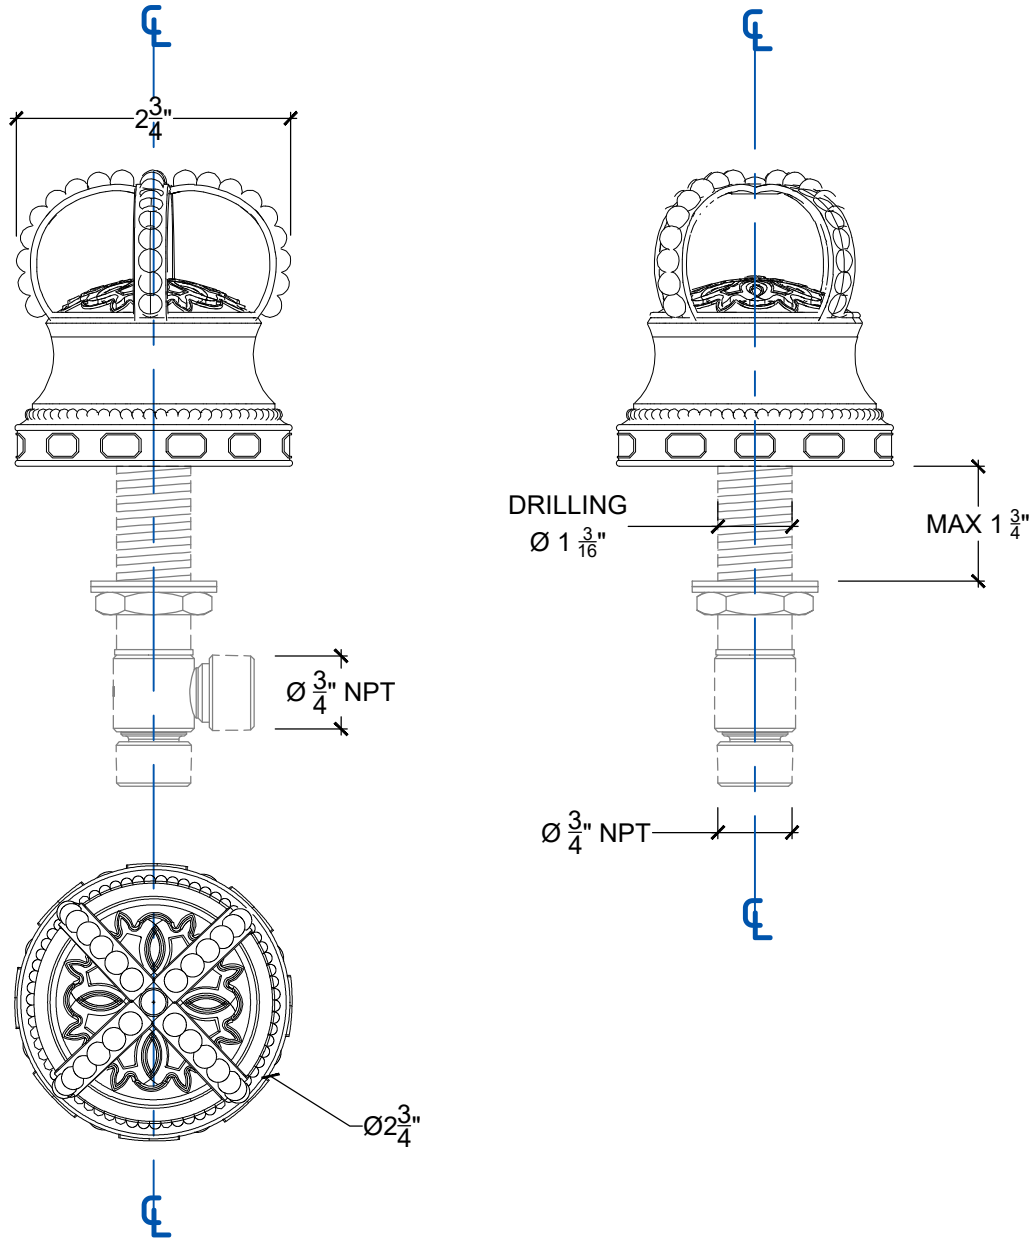

MARGOT 3/4"

Deck mounted handle for tub - 3/4" NPT

Montage sur plan - Levier Margot pour baignoire - 3/4" NPT

Ref # 12006725

Copyright © Compas 2010 www.compasstone.com

 COMPAS™