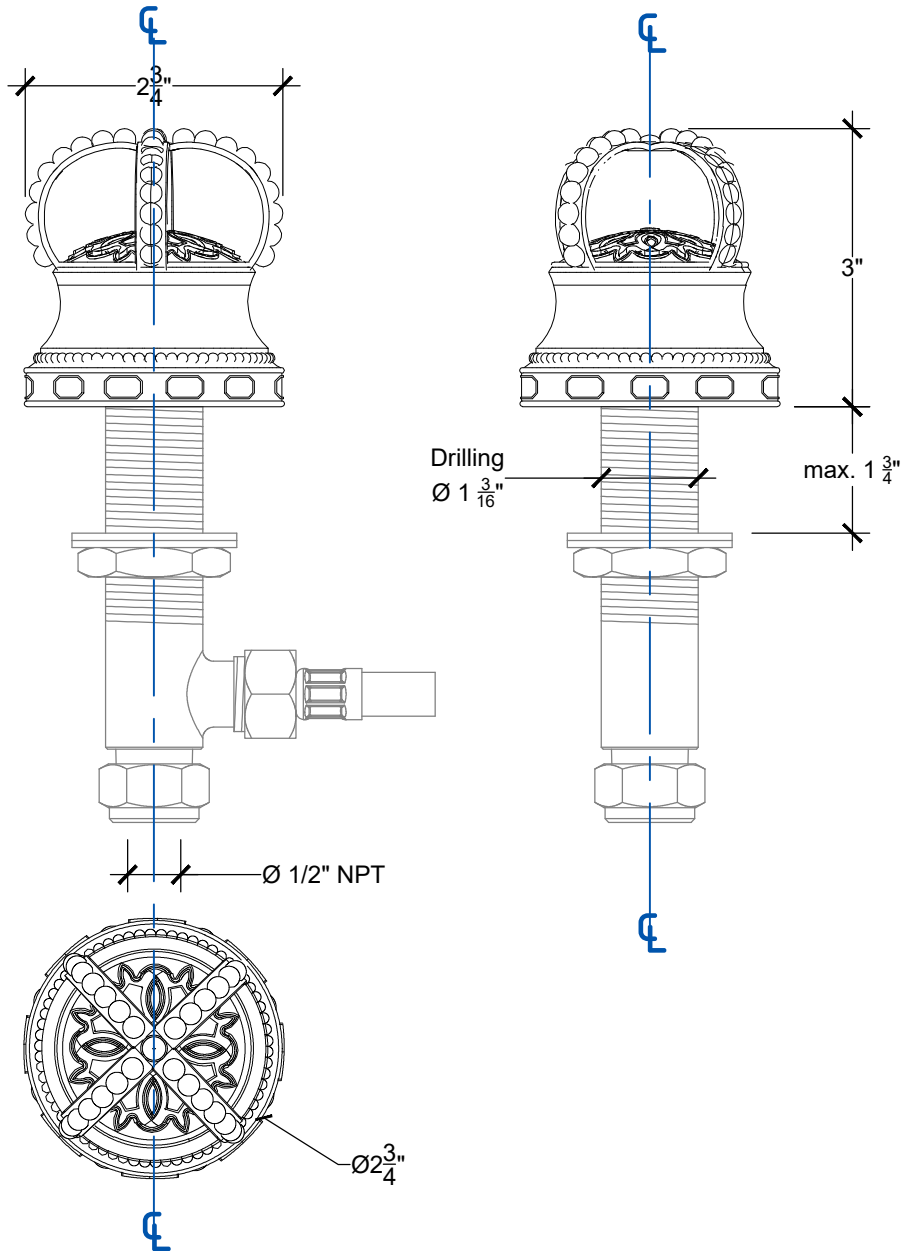

# MARGOT 1/2"

Deck mounted handle 1/2" NPT

Montage sur plan - Levier Margot - 1/2" NPT

Ref # 12006720

Copyright © Compas 2010 www.compassstone.com

 COMPAS™

Revised 03-14-2022