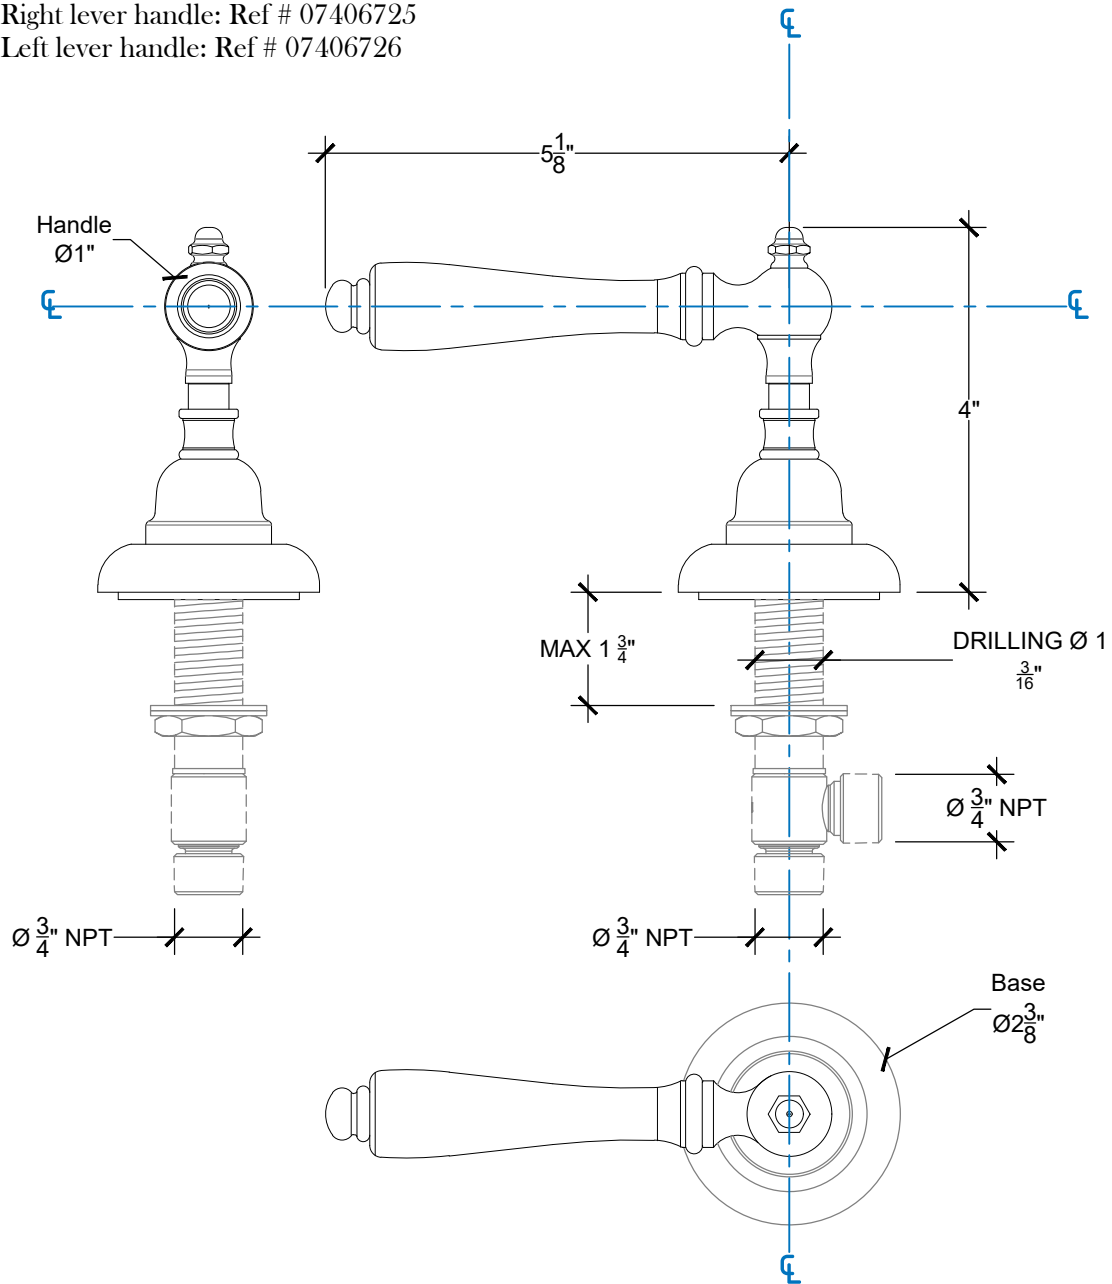

MANETTE 3/4"

Deck mounted lever handle - 3/4" NPT

Arret sur plan - 3/4" NPT

Right lever handle: Ref # 07406725

Left lever handle: Ref # 07406726

Copyright Compass 2010 www.compassstone.com