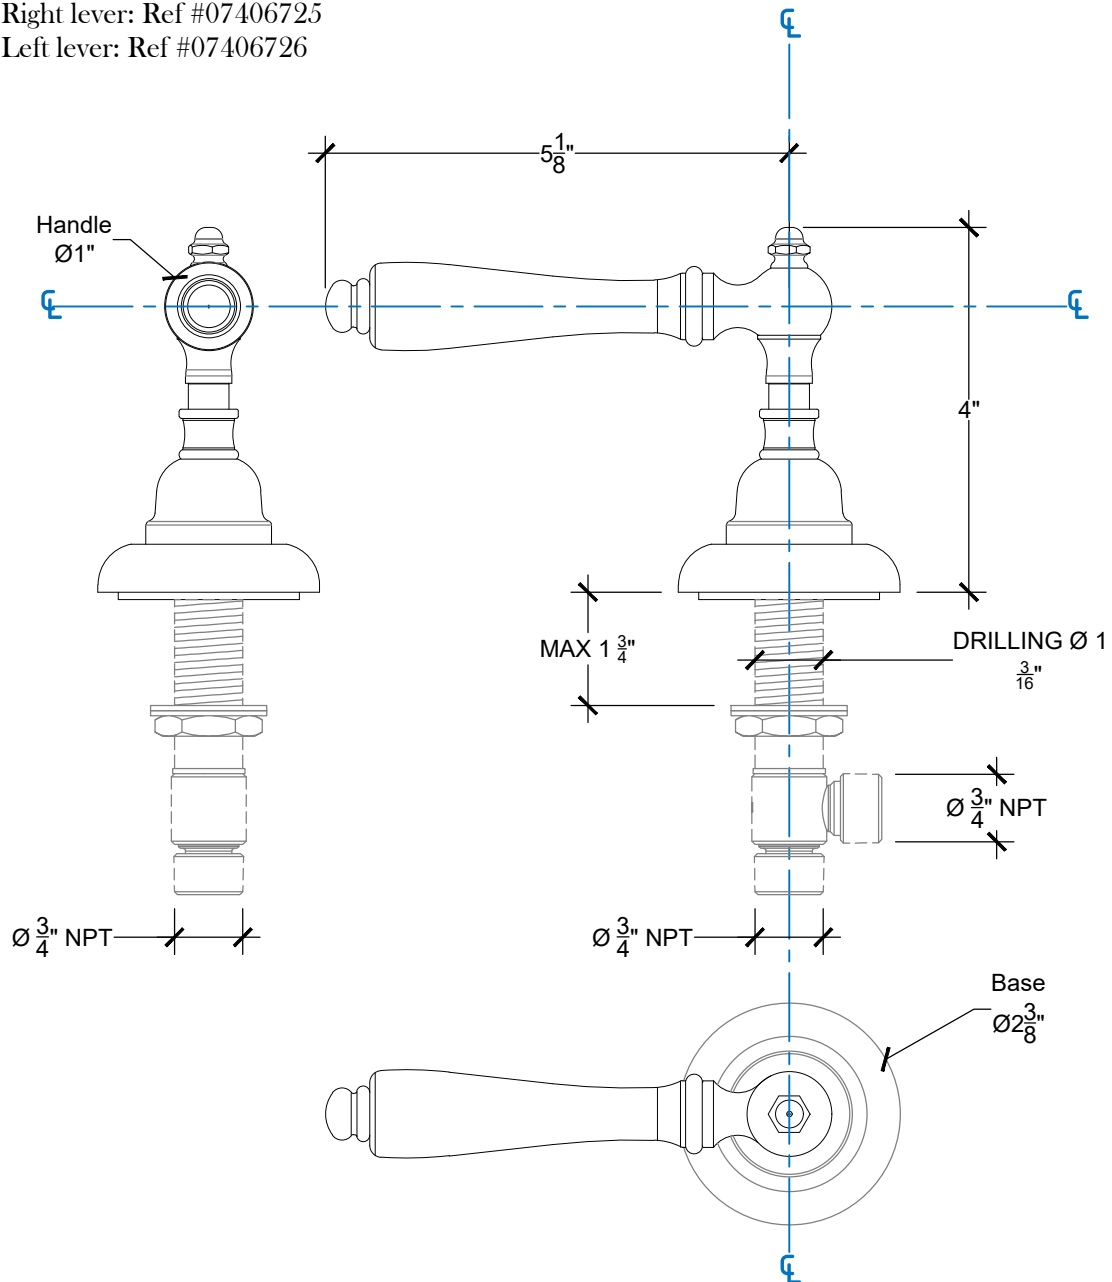

MANETTE 3/4"

Deck mounted lever handle for tub - 3/4" NPT

Montage sur plan - Levier Manette pour baignoire - 3/4" NPT

Right lever: Ref #07406725

Left lever: Ref #07406726

Copyright Compas 2010 www.compasstone.com