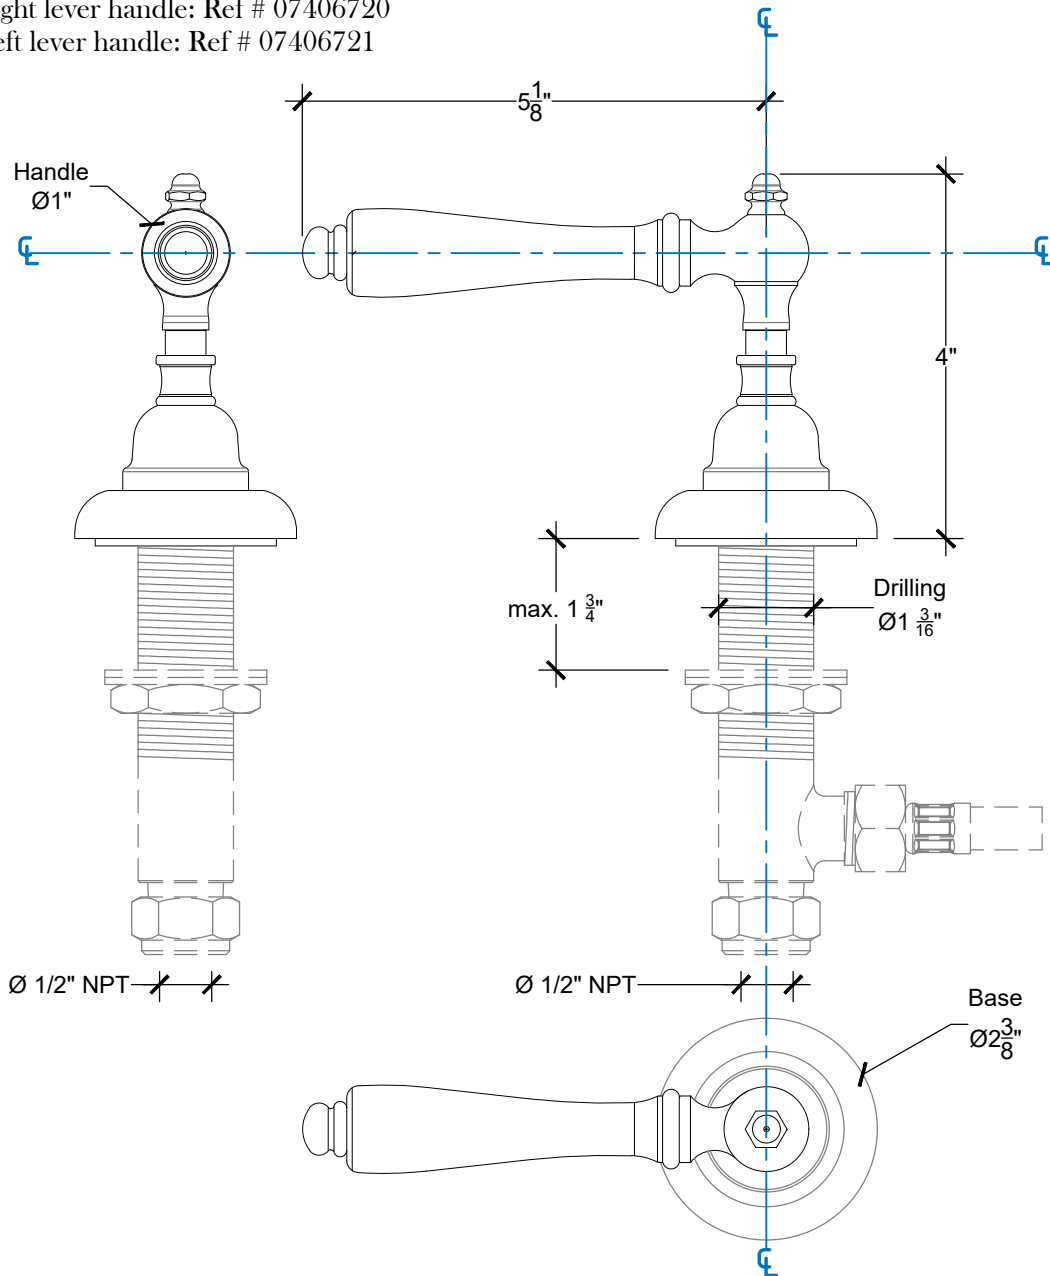

MANETTE 1/2"

Deck mounted lever handle - 1/2" NPT

Arret sur plan - 1/2" NPT

Right lever handle: Ref # 07406720

Left lever handle: Ref # 07406721

Copyright Compas 2010 www.compasstone.com