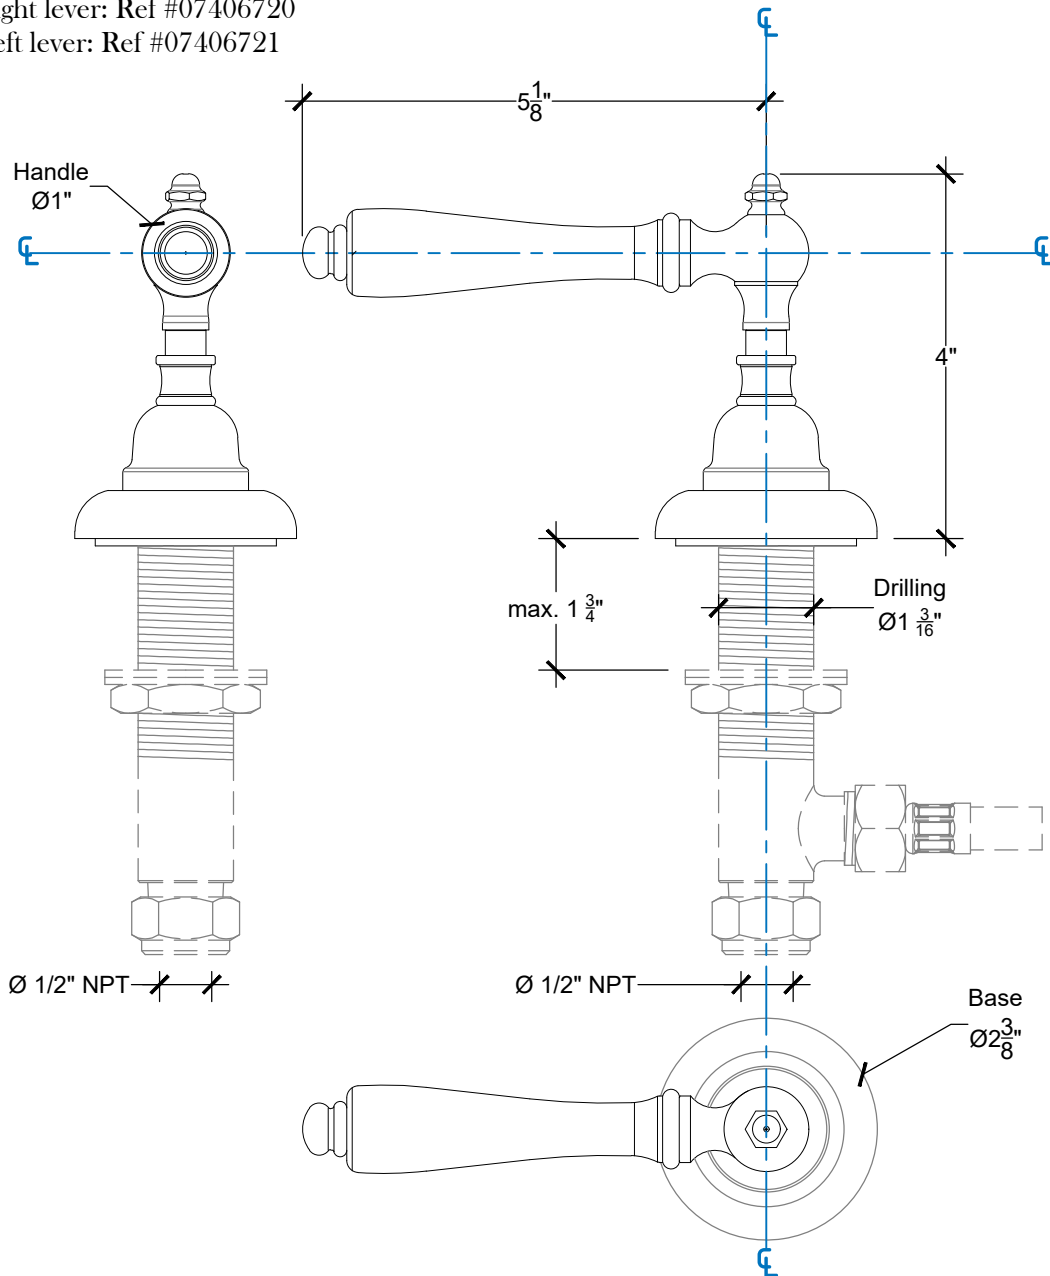

MANETTE 1/2"

Deck mounted lever handle - 1/2" NPT

Montage sur plan - Levier Manette - 1/2" NPT

Right lever: Ref #07406720

Left lever: Ref #07406721

Copyright COMPAS 2010 www.compassstone.com