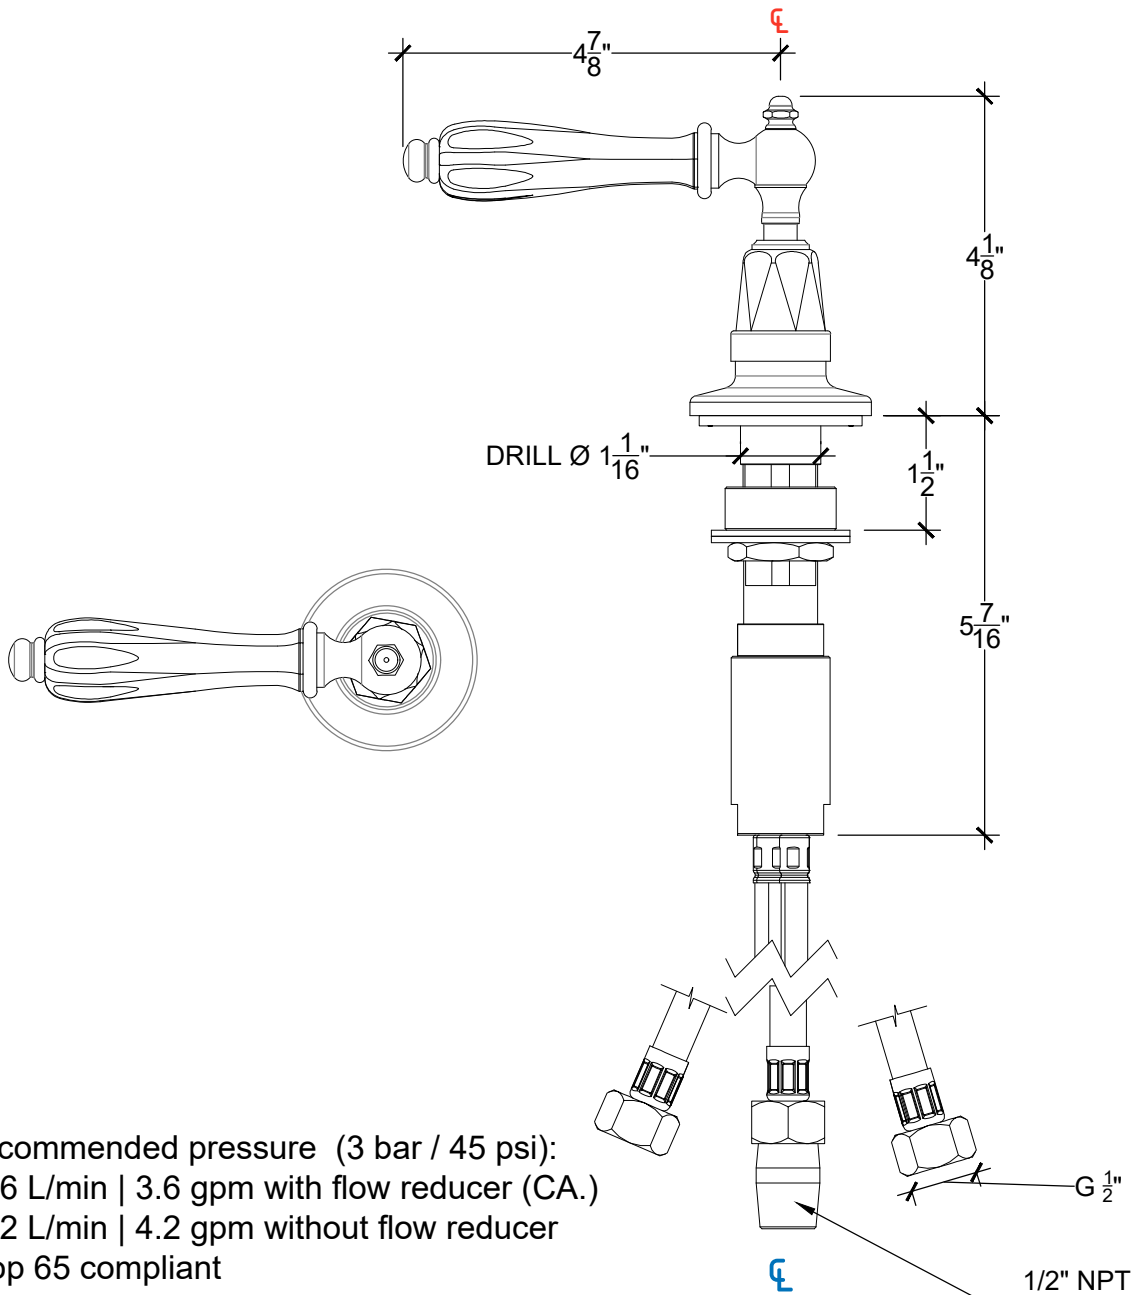

MADISON

ROTARY MIXER

Deck mounted rotary mixer - G 1/2"
Montage sur plan - Mélangeur rotatif - G 1/2"
Ref # 09106121

Copyright © Compas 2010 www.compasstone.com