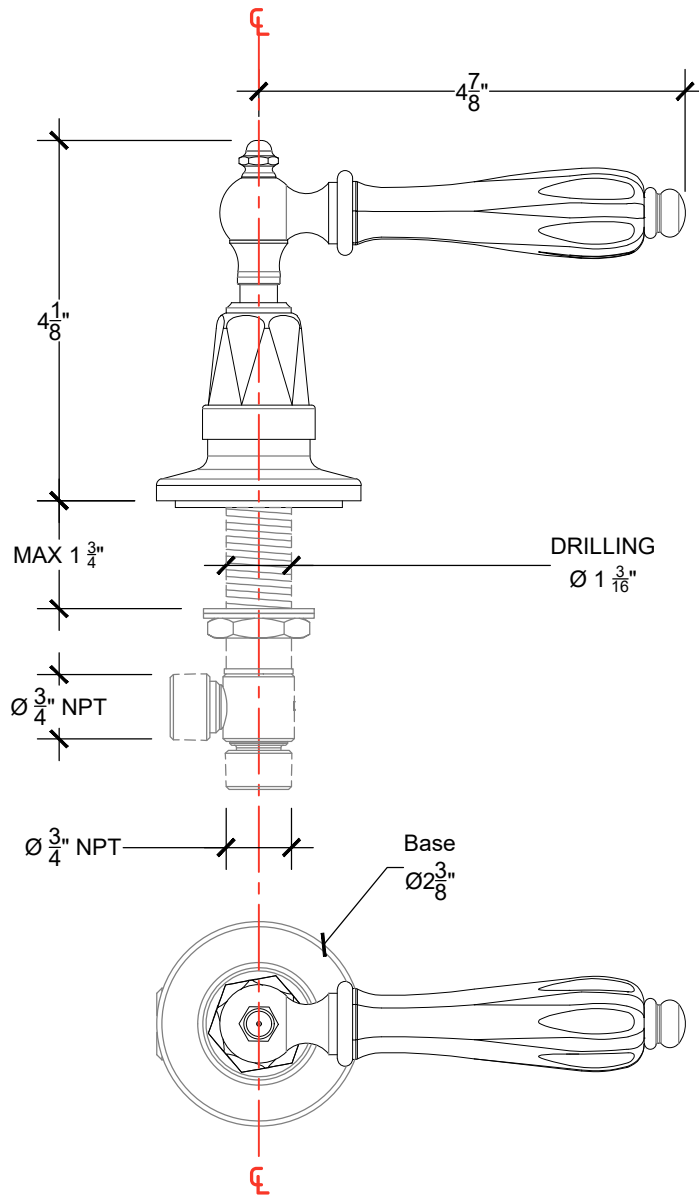

# MADISON 3/4"

Deck mounted lever handle 3/4" NPT  
Right Handle Lever Style # 09106725  
Left Handle Lever Style # 09106726

Copyright Compass 2010 www.compassstone.com