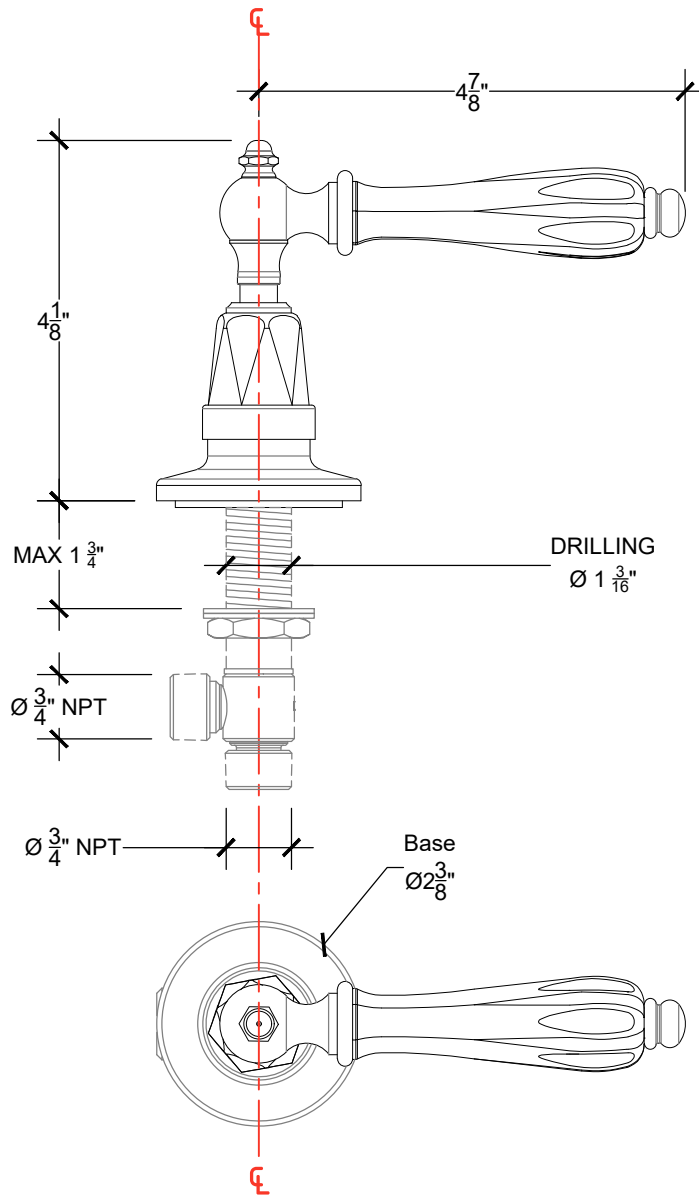

# MADISON 3/4"

Deck mounted lever handle for tub - 3/4" NPT

Montage sur plan - Levier Madison pour baignoire - 3/4" NPT

Right Lever Style #09106725

Left Lever Style # 09106726

Copyright - Compass 2010 www.compassstone.com