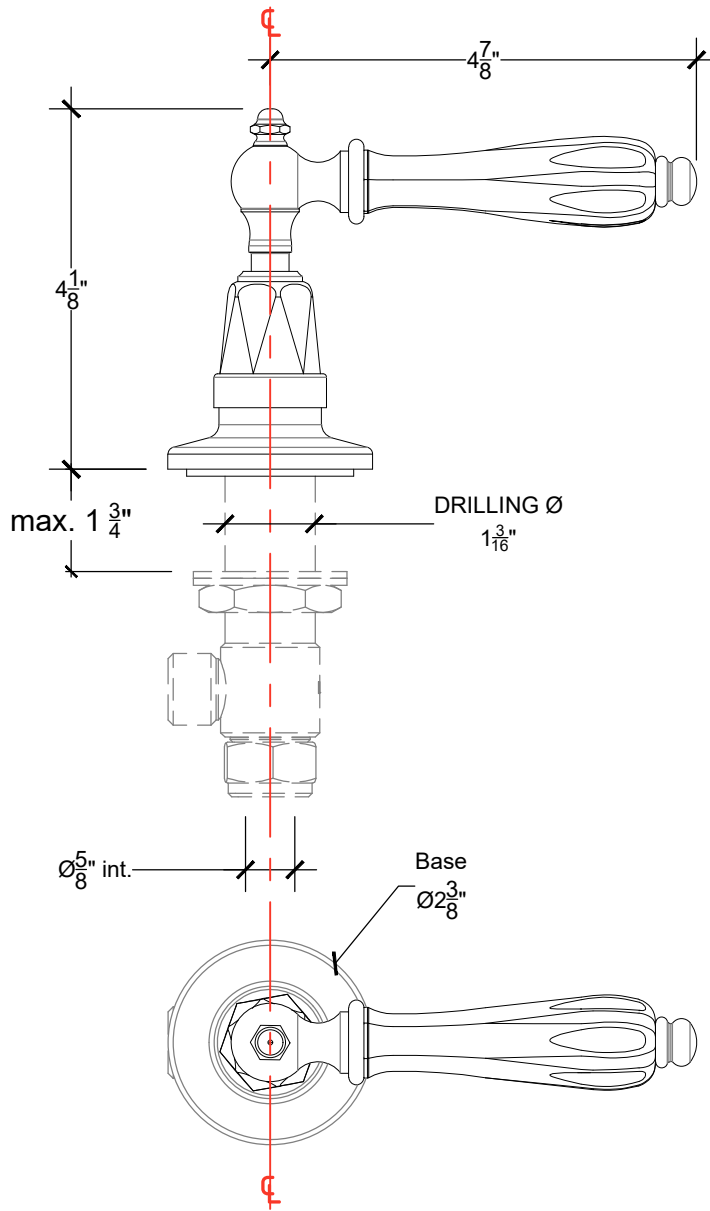

MADISON 1/2"

Deck mounted lever handle 1/2" NPT
Right Handle Lever Style # 09106720
Left Handle Lever Style # 09106721

Copyright Compass 2010 www.compassstone.com

 COMPAS™