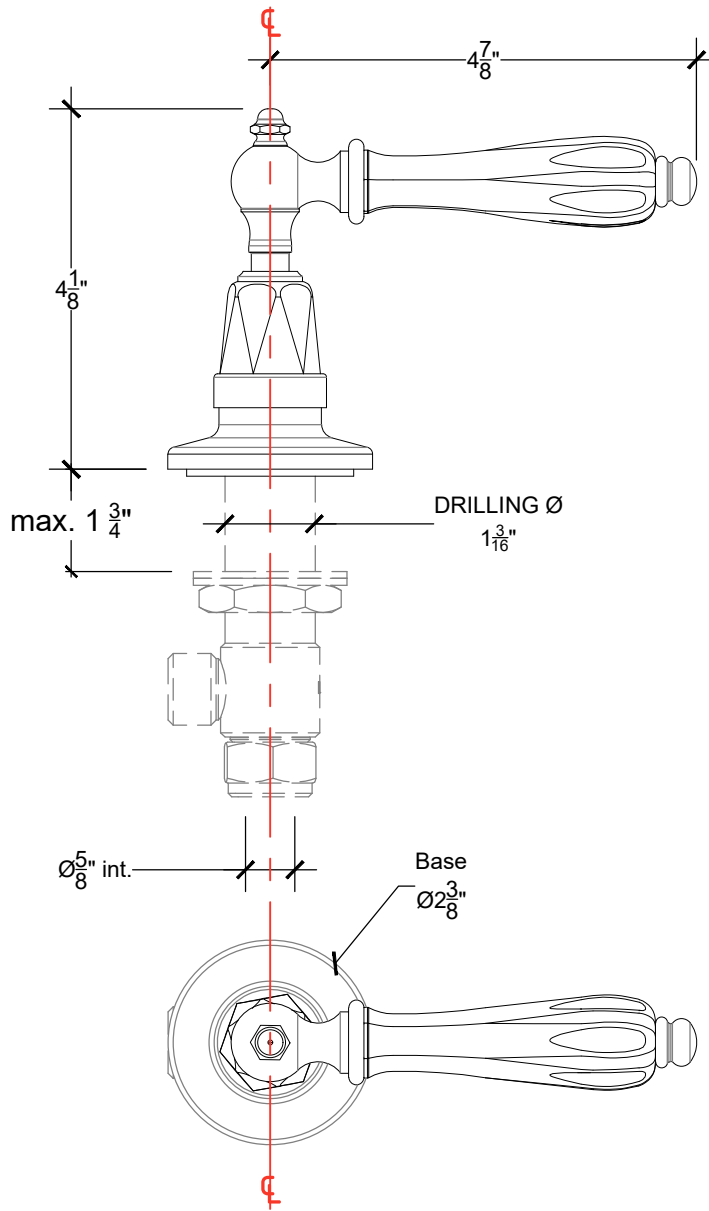

MADISON 1/2"

Deck mounted lever handle 1/2" NPT`

Montage sur plan - Levier Madison - 1/2" NPT

Right Lever Style #09106720

Left Lever Style # 09106721

Copyright Compas 2010 www.compasstone.com

 COMPAS™