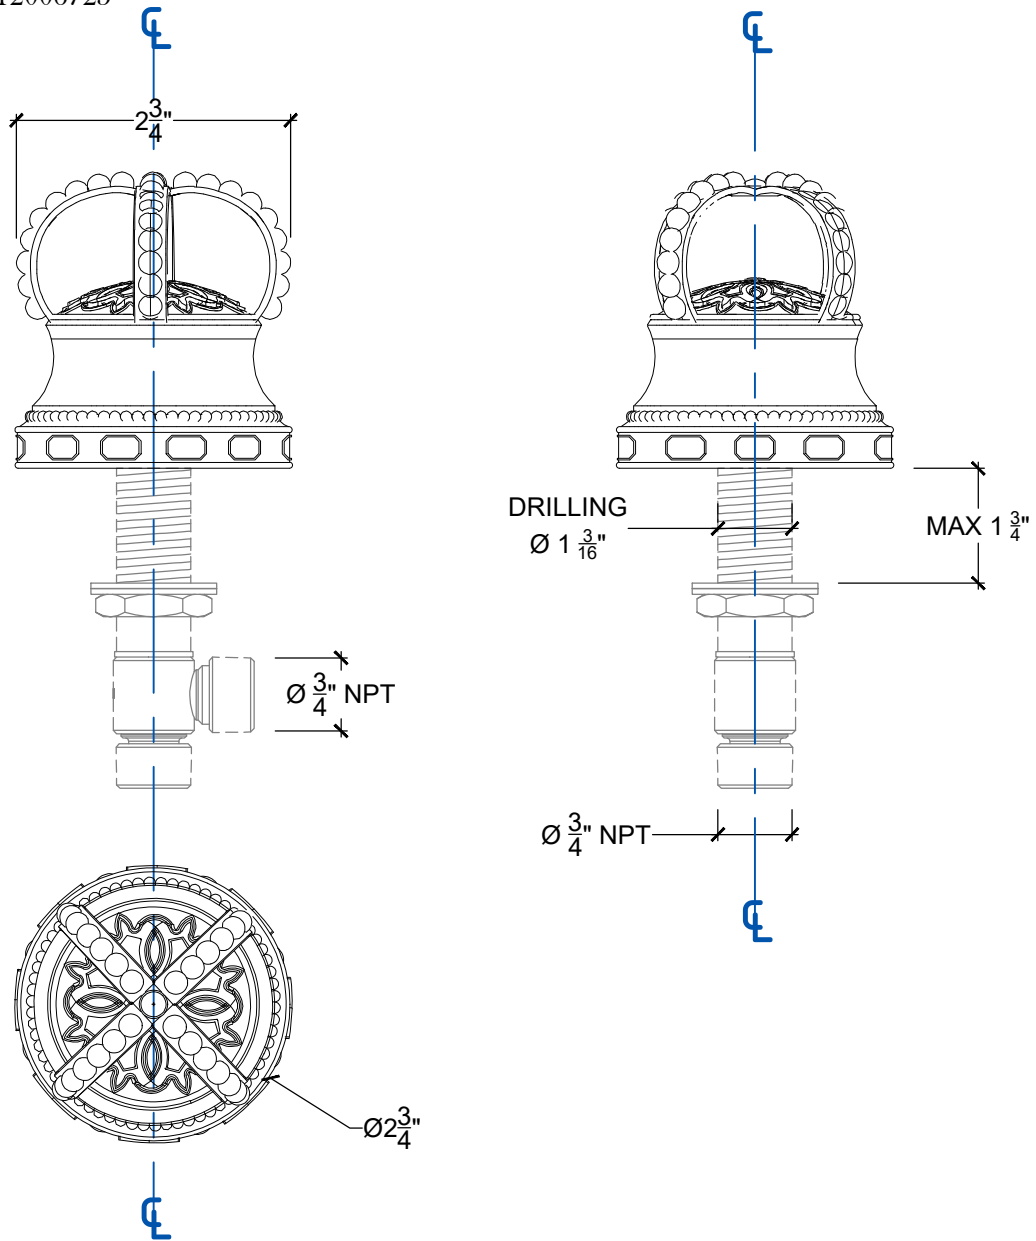

MARGOT 3/4"

Deck mounted handle for tub - 3/4" NPT

Montage sur plan - Poignée Margot pour baignoire - 3/4" NPT

Ref # 12006725

Copyright © Compas 2010 www.compassstone.com

 COMPAS™

Revised 07-10-2023