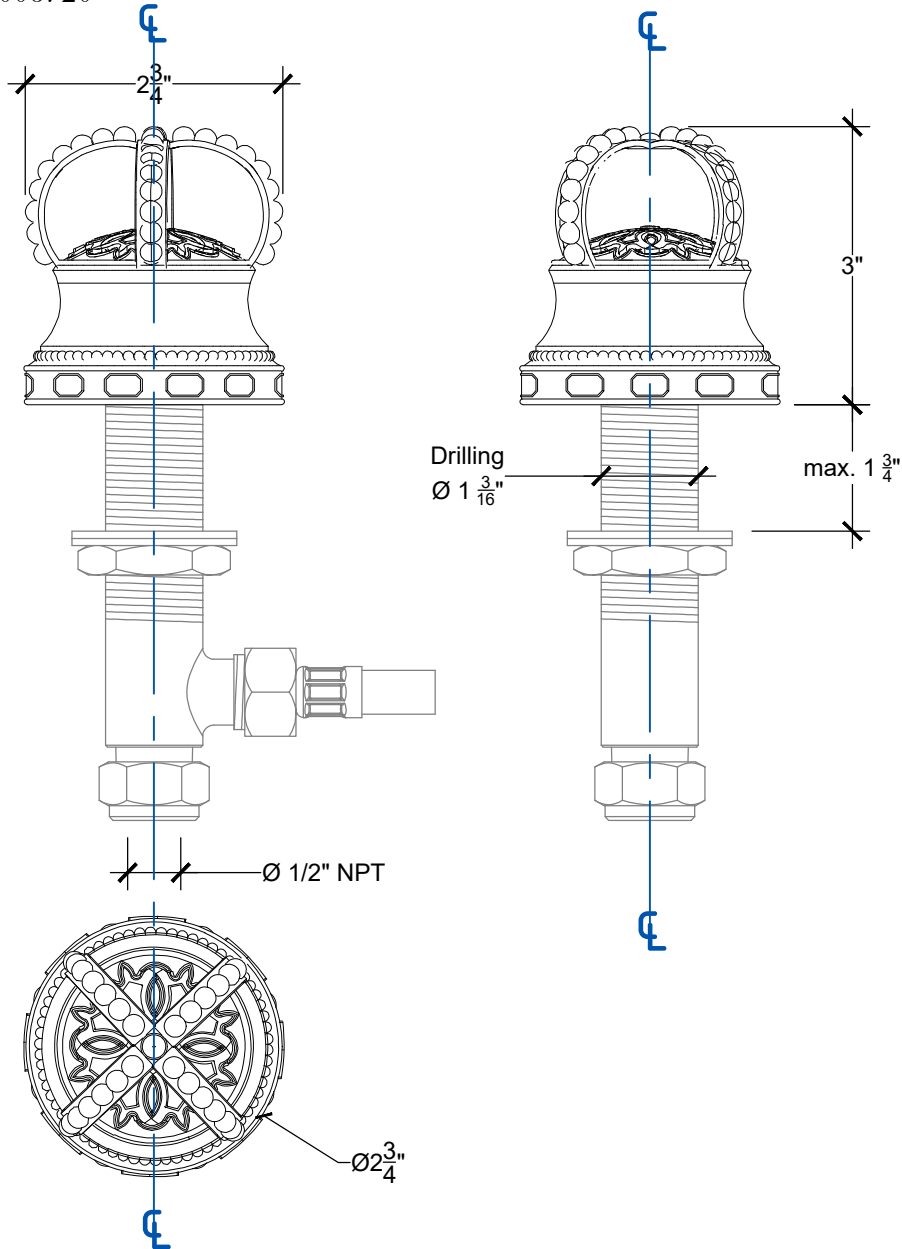

MARGOT 1/2"

Deck mounted handle 1/2" NPT
Montage sur plan - Poignéé Margot - 1/2" NPT
Ref # 12006720

Copyright © Compas 2010 www.compassstone.com

 COMPAS™